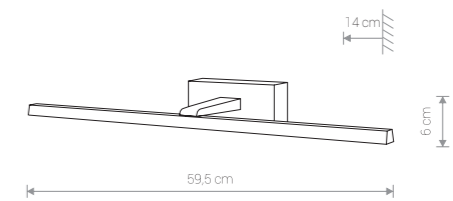

VAN GOGH LED L 9176 CH

VAN GOGH LED S 9346 CH

VAN GOGH LED M 9350 WH

VAN GOGH LED L 9174 BL

VAN GOGH LED S

aluminium, PC / aluminium, PC / алюминий, PC

9346 ● CH 9348 ○ WH 9351 ● BL

VAN GOGH LED M

aluminium, PC / aluminium, PC / алюминий, PC

9347 ● CH 9350 ○ WH 9352 ● BL

VAN GOGH LED L

aluminium, PC / aluminium, PC / алюминий, PC

9176 ● CH 9175 ○ WH 9174 ● BL

Item No.	POWER	COLOUR TEMP.	LUMINOUS FLUX	BEAM ANGLE	COLOUR RENDERING INDEX (CRI ≥)	SAFETY TYPE	INPUT	POWER FACTOR	INGRESS PROTECTION
9346, 9348, 9351	8W LED EPISTAR	3000K	447 lm	120°	80	⊕	~220-240V, 50Hz	> 0,5	IP 44
9347, 9350, 9352	12W LED EPISTAR	3000K	795 lm	120°	80	⊕	~220-240V, 50Hz	> 0,5	IP 44
9174, 9175, 9176	18W LED EPISTAR	3000K	976 lm	120°	80	⊕	~220-240V, 50Hz	> 0,5	IP 44