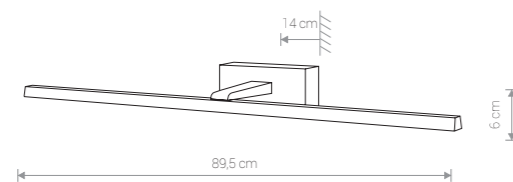

VAN GOGH LED L 9176 CH

VAN GOGH LED S 9346 CH

VAN GOGH LED M 9350 WH

VAN GOGH LED L 9174 BL

VAN GOGH LED S

aluminium, PC / aluminium, PC / алюминий, PC

9346 ● CH 9348 ○ WH 9351 ● BL

VAN GOGH LED M

aluminium, PC / aluminium, PC / алюминий, PC

9347 ● CH 9350 ○ WH 9352 ● BL

VAN GOGH LED L

aluminium, PC / aluminium, PC / алюминий, PC

9176 ● CH 9175 ○ WH 9174 ● BL

Item No.	POWER	COLOUR TEMP.	LUMINOUS FLUX	BEAM ANGLE	COLOUR RENDERING INDEX (CRI ≥)	SAFETY TYPE	INPUT	POWER FACTOR	INGRESS PROTECTION
9346, 9348, 9351	8W LED EPISTAR	3000K	447 lm	120°	80	⊕	~220-240V, 50Hz	> 0,5	IP 44
9347, 9350, 9352	12W LED EPISTAR	3000K	795 lm	120°	80	⊕	~220-240V, 50Hz	> 0,5	IP 44
9174, 9175, 9176	18W LED EPISTAR	3000K	976 lm	120°	80	⊕	~220-240V, 50Hz	> 0,5	IP 44