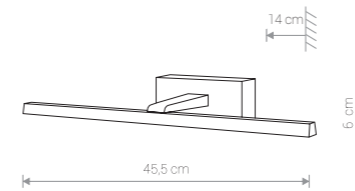

VAN GOGH LED L 9176 CH

VAN GOGH LED S 9346 CH

VAN GOGH LED M 9350 WH

VAN GOGH LED L 9174 BL

VAN GOGH LED S

aluminium, PC / aluminium, PC / алюминий, PC

9346 ● CH 9348 ○ WH 9351 ● BL

VAN GOGH LED M

aluminium, PC / aluminium, PC / алюминий, PC

9347 ● CH 9350 ○ WH 9352 ● BL

VAN GOGH LED L

aluminium, PC / aluminium, PC / алюминий, PC

9176 ● CH 9175 ○ WH 9174 ● BL

Item No.	POWER	COLOUR TEMP.	LUMINOUS FLUX	BEAM ANGLE	COLOUR RENDERING INDEX (CRI ≥)	SAFETY TYPE	INPUT	POWER FACTOR	INGRESS PROTECTION
9346, 9348, 9351	8W LED EPISTAR	3000K	447 lm	120°	80	⊕	~220-240V, 50Hz	> 0,5	IP 44
9347, 9350, 9352	12W LED EPISTAR	3000K	795 lm	120°	80	⊕	~220-240V, 50Hz	> 0,5	IP 44
9174, 9175, 9176	18W LED EPISTAR	3000K	976 lm	120°	80	⊕	~220-240V, 50Hz	> 0,5	IP 44