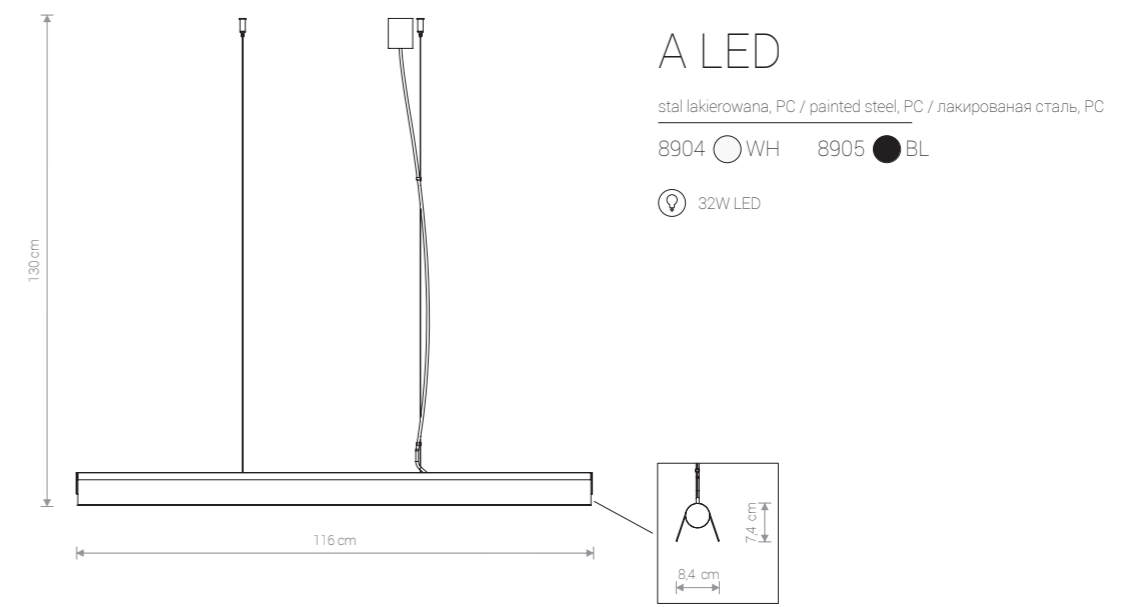

Q LED 8907 BL

A LED 8904 WH

Item No.	INPUT POWER	COLOUR TEMP.	LUMINOUS FLUX	LUMINAIRE EFFICIENCY	COLOUR RENDERING INDEX (CRI ≥)	INPUT	LIFETIME
8906, 8907	36W LED	3000K	2700 lm	75	80	~230V, 50Hz	50 000 h

Item No.	INPUT POWER	COLOUR TEMP.	LUMINOUS FLUX	LUMINAIRE EFFICIENCY	COLOUR RENDERING INDEX (CRI ≥)	INPUT	LIFETIME
8904, 8905	36W LED	3000K	2700 lm	75	80	~230V, 50Hz	50 000 h