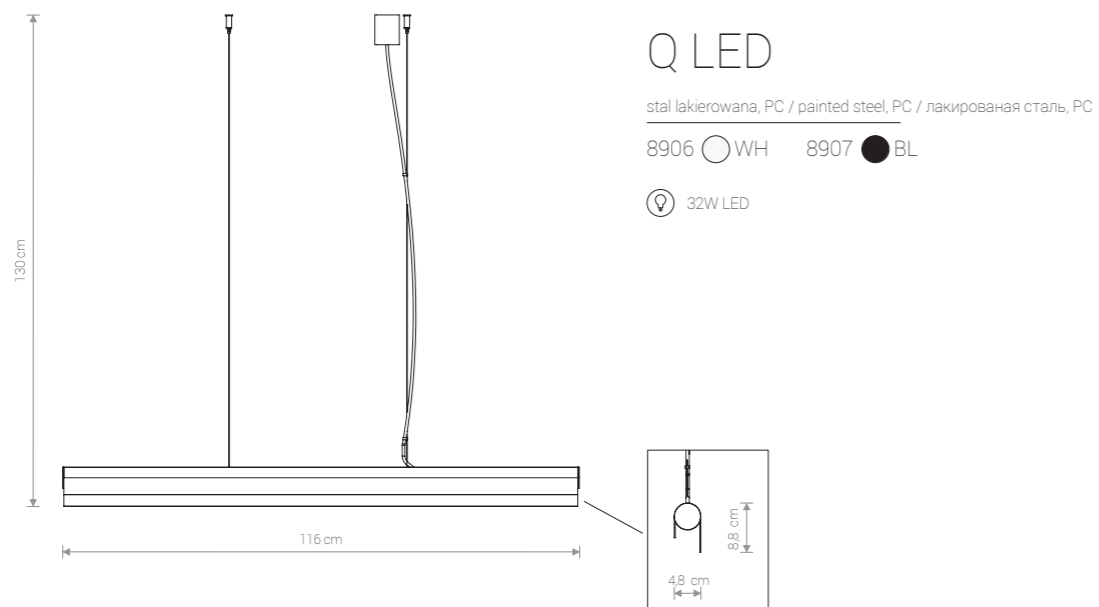

Q LED 8907 BL

A LED 8904 WH

Item No.	INPUT POWER	COLOUR TEMP.	LUMINOUS FLUX	LUMINAIRE EFFICIENCY	COLOUR RENDERING INDEX (CRI ≥)	INPUT	LIFETIME
8906, 8907	36W LED	3000K	2700 lm	75	80	~230V, 50Hz	50 000 h

Item No.	INPUT POWER	COLOUR TEMP.	LUMINOUS FLUX	LUMINAIRE EFFICIENCY	COLOUR RENDERING INDEX (CRI ≥)	INPUT	LIFETIME
8904, 8905	36W LED	3000K	2700 lm	75	80	~230V, 50Hz	50 000 h