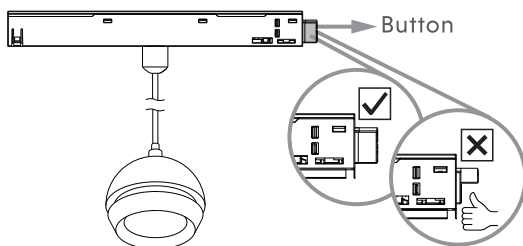

LVM SLOT LED

10154 | 10155

10653 | 10654

THIS PRODUCT CONTAINS A LIGHT SOURCE OF ENERGY EFFICIENCY CLASS: D

1

OFF

2

Button