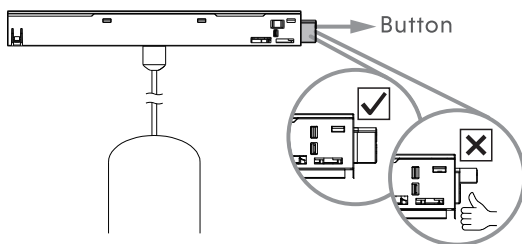

LVM ROLLER LED

10146 | 10652

THIS PRODUCT CONTAINS A LIGHT SOURCE OF ENERGY EFFICIENCY CLASS: E

1

2

3

4

5