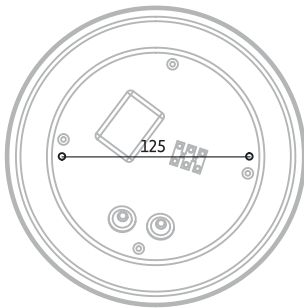

MERIDA  
9514

THIS PRODUCT CONTAINS A LIGHT SOURCE OF ENERGY EFFICIENCY CLASS: D (9514)

1

2

3

4

5

6