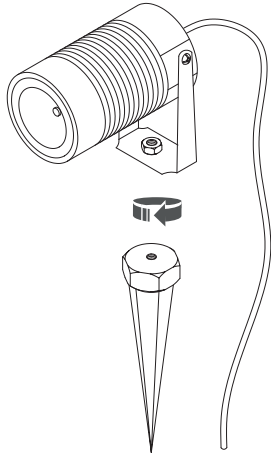

WORK WITH: WATERPROOF CONNECTOR 8845

NOT INCLUDED

SPIKE LED M
9100

1

2