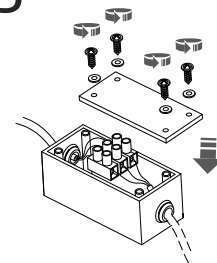

TUBINGS M
8161

RECOMMENDED LIGHT SOURCE: REFLECTOR GU10, R50, LED, 7W, NOWODVORSKI LIGHTING CATALOGUE No: 8348 or 8347,
NOT INCLUDED

1

2

3

4

5

6