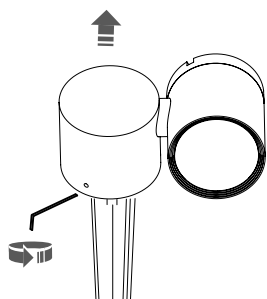

TUBINGS M
8161

RECOMMENDED LIGHT SOURCE: REFLECTOR GU10, R50, LED, 7W, NOWODVORSKI LIGHTING CATALOGUE No: 8348 or 8347,
NOT INCLUDED

1

2

3

4

5

6