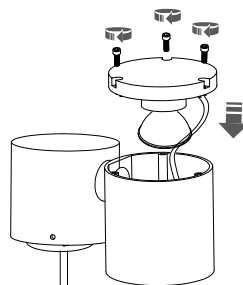

TUBINGS M
8161

RECOMMENDED LIGHT SOURCE: REFLECTOR GU10, R50, LED, 7W, NOWODVORSKI LIGHTING CATALOGUE No: 8348 or 8347,
NOT INCLUDED

1

2

3

4

5

6