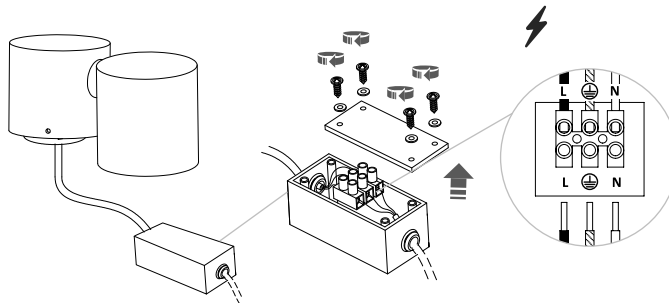

TUBINGS M
8161

RECOMMENDED LIGHT SOURCE: REFLECTOR GU10, R50, LED, 7W, NOWODVORSKI LIGHTING CATALOGUE No: 8348 or 8347,
NOT INCLUDED

1

2

3

4

5

6