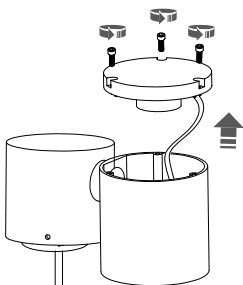

TUBINGS M
8161

RECOMMENDED LIGHT SOURCE: REFLECTOR GU10, R50, LED, 7W, NOWODVORSKI LIGHTING CATALOGUE No: 8348 or 8347,
NOT INCLUDED

1

2

3

4

5

6