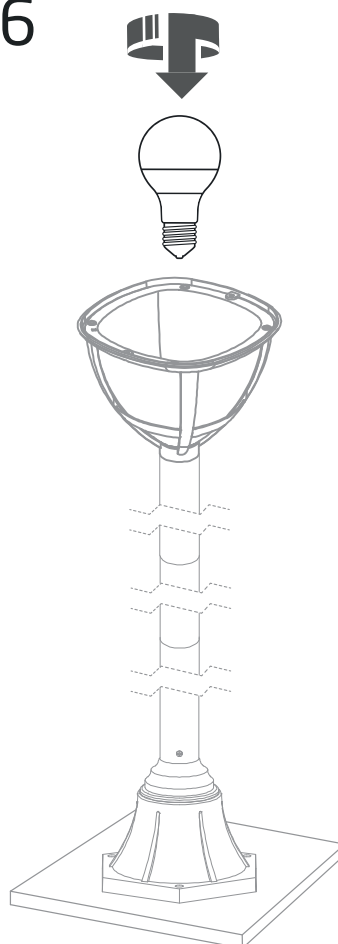

x 2

x 1

x 1

AMELIA
10498

WORKS WITH:

WATERPROOF CONNECTOR, NOWODVORSKI LIGHTING CATALOGUE NO: 8845, NOT INCLUDED

1

2

3

4

5

6

7