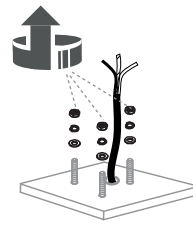

x 2

x 1

x 1

AMELIA
10498

WORKS WITH:

WATERPROOF CONNECTOR, NOWODVORSKI LIGHTING CATALOGUE NO: 8845, NOT INCLUDED

1

2