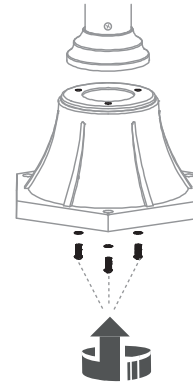

x 2

x 1

x 1

AMELIA
10498

WORKS WITH:

WATERPROOF CONNECTOR, NOWODVORSKI LIGHTING CATALOGUE NO: 8845, NOT INCLUDED

1

2

3

4

5

6

7