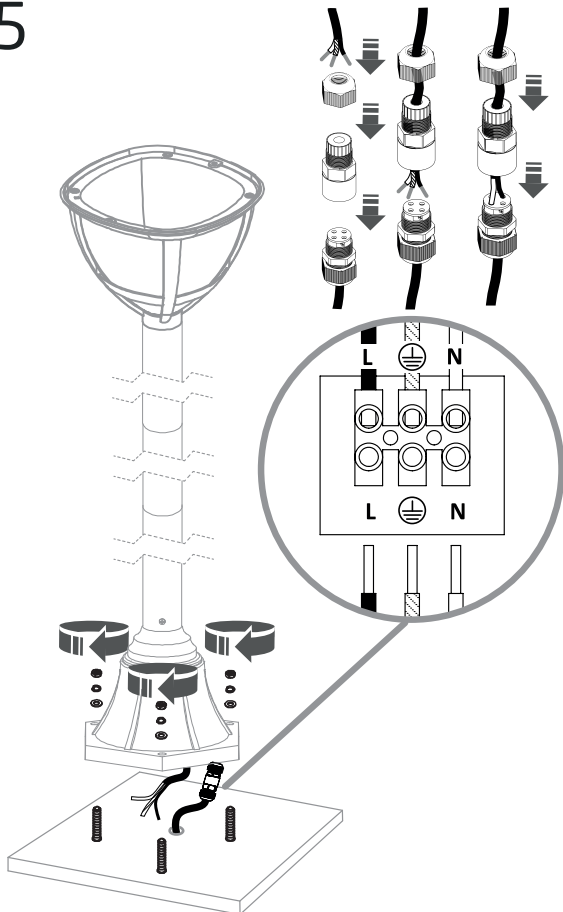

x 2

x 1

x 1

AMELIA
10498

WORKS WITH:

WATERPROOF CONNECTOR, NOWODVORSKI LIGHTING CATALOGUE NO: 8845, NOT INCLUDED

1

2

3

4

5

6

7