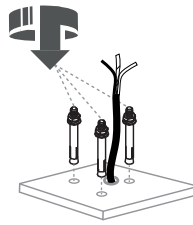

x 2

x 1

x 1

AMELIA
10498

WORKS WITH:

WATERPROOF CONNECTOR, NOWODVORSKI LIGHTING CATALOGUE NO: 8845, NOT INCLUDED

1

2