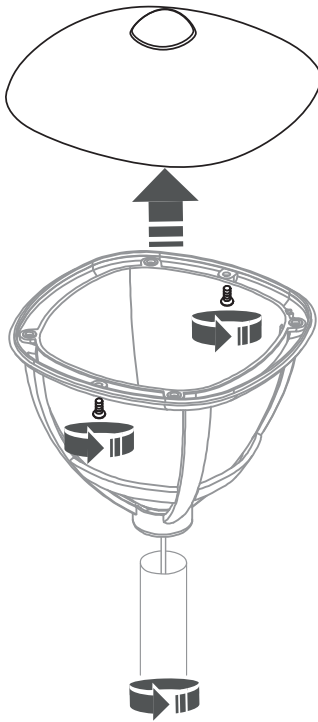

x 2

x 1

x 1

AMELIA
10498

WORKS WITH:

WATERPROOF CONNECTOR, NOWODVORSKI LIGHTING CATALOGUE NO: 8845, NOT INCLUDED

1

2