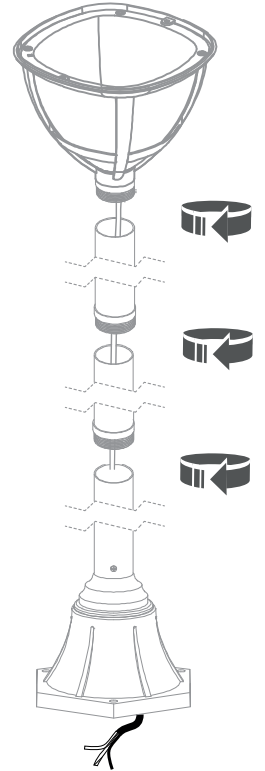

x 2

x 1

x 1

AMELIA
10498

WORKS WITH:

WATERPROOF CONNECTOR, NOWODVORSKI LIGHTING CATALOGUE NO: 8845, NOT INCLUDED

1

2

3

4

5

6

7