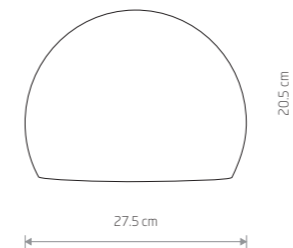

CAMELEON CANDY
10263

CAMELEON CANDY

painted steel

10270 10271

works with / zastosuj z / применять с

1× CAMELEON CABLE E27

CAMELEON CANDY

painted steel