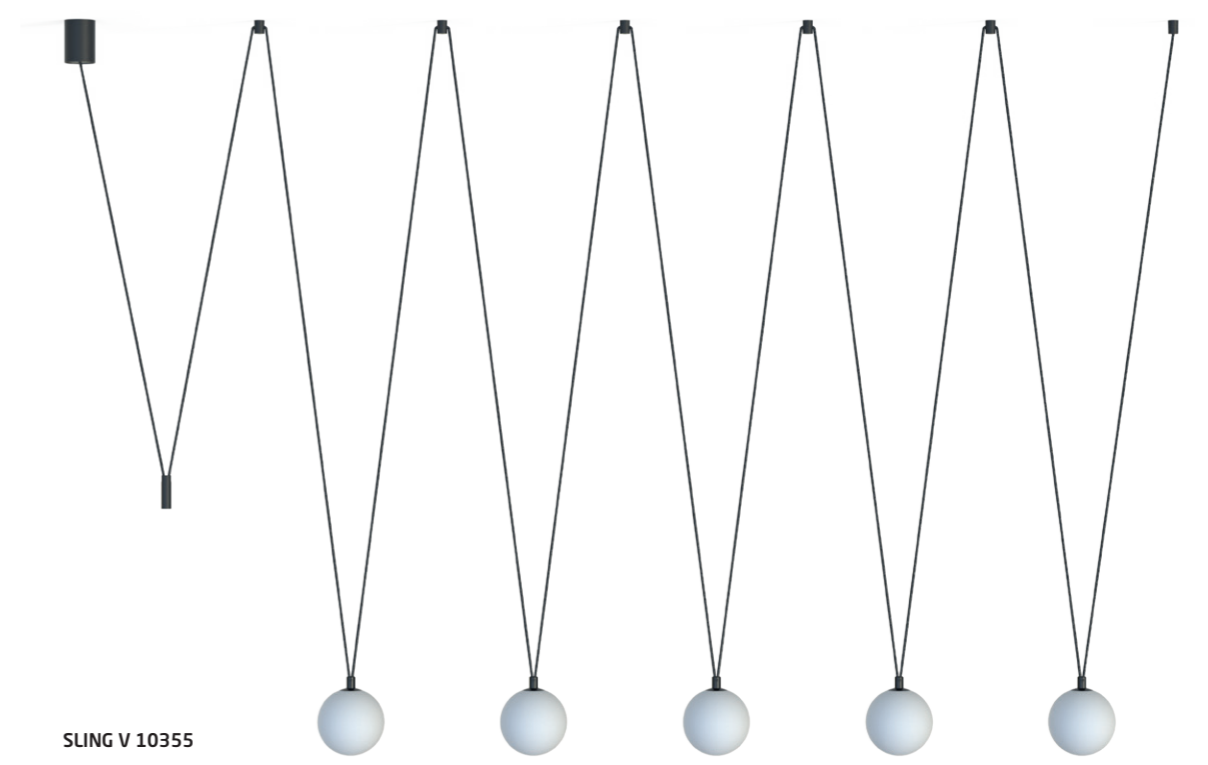

SLING IV 10354

SLING V 10355

SLING IV
glass, painted steel

- 10354
- 4xG9, max 12W only LED

SLING V
glass, painted steel

- 10355
- 5xG9, max 12W only LED