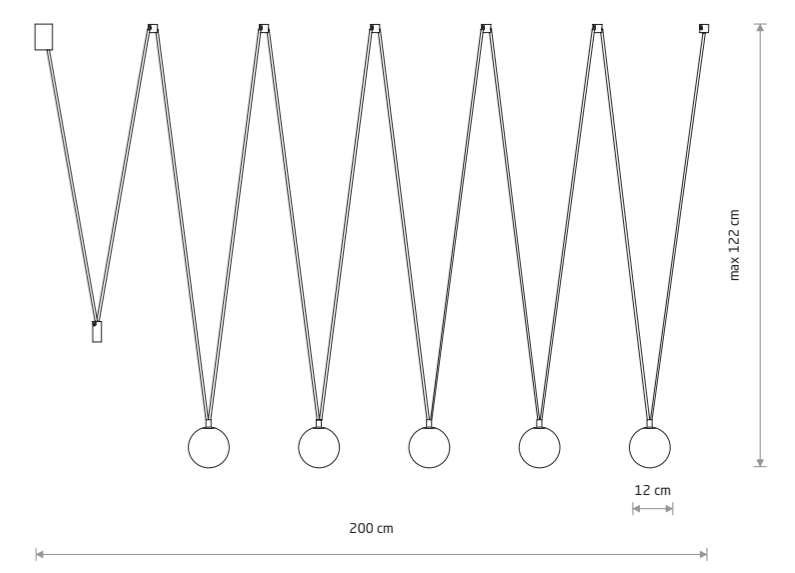

SLING IV 10354

SLING V 10355

SLING IV
glass, painted steel

- 10354
- 4xG9, max 12W only LED

SLING V
glass, painted steel

- 10355
- 5xG9, max 12W only LED