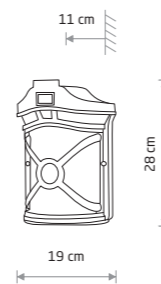

■ painted aluminum, glass

■ 5293

🔦 1xE27, max 25W only LED

IP23

TAY

■ painted aluminum, glass

■ 5294

🔦 1xE27, max 25W only LED

IP23

LANTERN

■ painted aluminum, glass

■ 6911

🔦 1xE27, max 25W only LED

IP23

DON

■ painted aluminum, glass