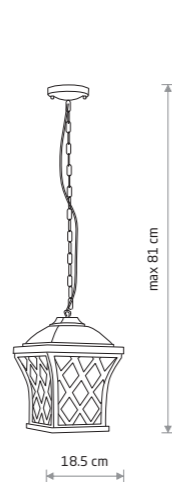

TAY 5294

TAY 5292

TAY

■ painted aluminum, glass

■ 5292

🔦 1xE27, max 25W only LED

IP23

TAY

■ painted aluminum, glass

■ 5293

🔦 1xE27, max 25W only LED

IP23

TAY

■ painted aluminum, glass

■ 5294

🔦 1xE27, max 25W only LED

IP23

LANTERN

■ painted aluminum, glass

■ 6911

🔦 1xE27, max 25W only LED

IP23

DON

■ painted aluminum, glass

■ 4687

🔦 1xE27, max 25W only LED

IP44

■ BLACK

■ BLACK WITH A COPPER PATINA