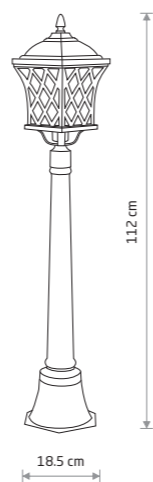

TAY 5294

TAY 5292

TAY

■ painted aluminum, glass

■ 5292

🔦 1xE27, max 25W only LED

IP23

TAY

■ painted aluminum, glass

■ 5293

🔦 1xE27, max 25W only LED

IP23

TAY

■ painted aluminum, glass

■ 5294

🔦 1xE27, max 25W only LED

IP23

LANTERN

■ painted aluminum, glass

■ 6911

🔦 1xE27, max 25W only LED

IP23

DON

■ painted aluminum, glass

■ 4687

🔦 1xE27, max 25W only LED

IP44

■ BLACK

■ BLACK WITH A COPPER PATINA