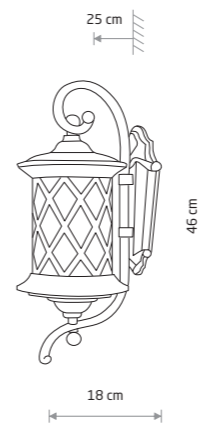

TAY 5294

TAY 5292

TAY

■ painted aluminum, glass

■ 5292

🔦 1xE27, max 25W only LED

IP23

TAY

■ painted aluminum, glass

■ 5293

🔦 1xE27, max 25W only LED

IP23

TAY

■ painted aluminum, glass

■ 5294

🔦 1xE27, max 25W only LED

IP23

LANTERN

■ painted aluminum, glass

■ 6911

🔦 1xE27, max 25W only LED

IP23

DON

■ painted aluminum, glass

■ 4687

🔦 1xE27, max 25W only LED

IP44

■ BLACK

■ BLACK WITH A COPPER PATINA