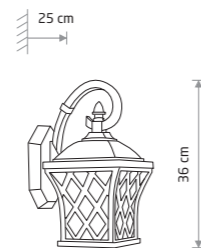

TAY 5294

TAY 5292

TAY

■ painted aluminum, glass

■ 5292

🔦 1xE27, max 25W only LED

IP23

TAY

■ painted aluminum, glass

■ 5293

🔦 1xE27, max 25W only LED

IP23

TAY

■ painted aluminum, glass

■ 5294

🔦 1xE27, max 25W only LED