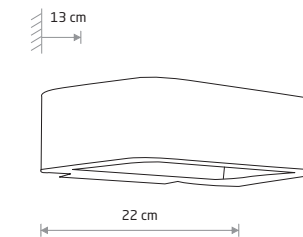

Painted aluminum, glass

8140 8182 8181

MUNO LED 6776

MUNO LED

Painted aluminum, glass

6776

Item No.	Power	Colour temp.	Luminous flux	Beam angle	Colour Rendering Index (CRI)	Input	Safety type	Power factor	Ingress protection	Lifetime
8140	2x5W LED	3000K	800 lm	180°	≥80	~220-230 V, 50/60 Hz	⊕	>0,5	IP54	10000h
8141	2x5W LED	3000K	750 lm	180°	≥80	~220-230 V, 50/60 Hz	⊕	>0,5	IP54	10000h
8142	2x5W LED	3000K	700 lm	180°	≥80	~220-230 V, 50/60 Hz	⊕	>0,5	IP54	10000h
8143	2x5W LED	3000K	800 lm	180°	≥80	~220-230 V, 50/60 Hz	⊕	>0,5	IP54	10000h
8181	2x5W LED	3000K	750 lm	180°	≥80	~220-230 V, 50/60 Hz	⊕	>0,5	IP54	10000h
8182	2x5W LED	3000K	700 lm	180°	≥80	~220-230 V, 50/60 Hz	⊕	>0,5	IP54	10000h