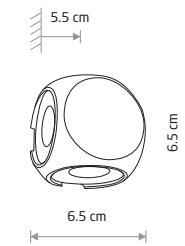

PATRAS LED

Painted aluminum, glass

9115