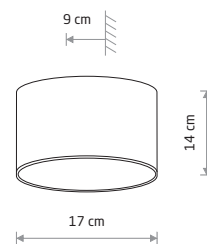

ELLIPSES LED

Painted aluminum, glass

8140 8182 8181