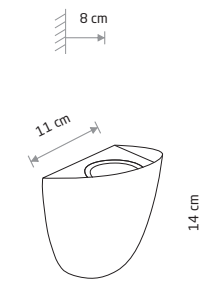

SINUS

Painted aluminum, glass

8144

1xGU10, max 10W only LED

IP54