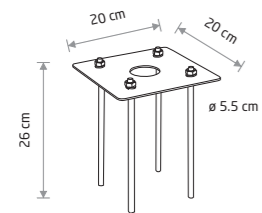

PATHWAY LED PRO 10283

PATHWAY LED PRO

■ painted steel, painted aluminum, plastic

■ 10283 3000K ■ 10633 4000K

PATHWAY FOUNDATION KIT

■ steel

■ 8795

Item No.	Power	Colour temp.	Luminous flux	Beam angle	Colour Rendering Index (CRI)	Input	Safety type	Power factor	Ingress protection	Lifetime
10641	60W LED	3000K	5700 lm	100°	>80	~220-230 V, 50/60 Hz	⊕	>0.9	IP65	30000h
10642	60W LED	4000K	5900 lm	100°	>80	~220-230 V, 50/60 Hz	⊕	>0.9	IP65	30000h
10283	60W LED	3000K	5700 lm	100°	>80	~220-230 V, 50/60 Hz	⊕	>0.9	IP65	30000h
10633	60W LED	4000K	5900 lm	100°	>80	~220-230 V, 50/60 Hz	⊕	>0.9	IP65	30000h

PATHWAY LED PRO HEAD 10641

PATHWAY LED PRO HEAD

■ painted steel, plastic PP

■ 10641 3000K ■ 10642 4000K