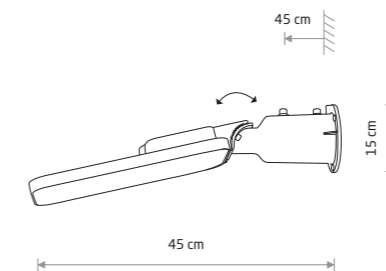

PATHWAY LED PRO 10283

PATHWAY LED PRO

■ painted steel, painted aluminum, plastic

■ 10283 3000K ■ 10633 4000K

PATHWAY FOUNDATION KIT

■ steel

■ 8795

Item No.	Power	Colour temp.	Luminous flux	Beam angle	Colour Rendering Index (CRI)	Input	Safety type	Power factor	Ingress protection	Lifetime
10641	60W LED	3000K	5700 lm	100°	>80	~220-230 V, 50/60 Hz	⊕	>0.9	IP65	30000h
10642	60W LED	4000K	5900 lm	100°	>80	~220-230 V, 50/60 Hz	⊕	>0.9	IP65	30000h
10283	60W LED	3000K	5700 lm	100°	>80	~220-230 V, 50/60 Hz	⊕	>0.9	IP65	30000h
10633	60W LED	4000K	5900 lm	100°	>80	~220-230 V, 50/60 Hz	⊕	>0.9	IP65	30000h

PATHWAY LED PRO HEAD 10641

PATHWAY LED PRO HEAD

■ painted steel, plastic PP

■ 10641 3000K ■ 10642 4000K