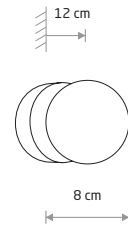

BRAZOS 6948

BRAZOS

glass, chrome plated steel

6948

1xG9, max 10W only LED
IP44

BRAZOS 6950

BRAZOS

glass, chrome plated steel