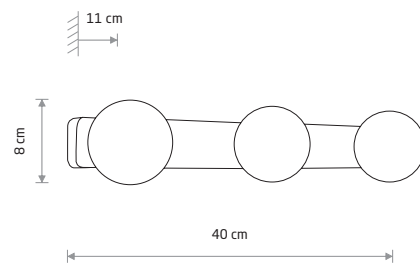

BRAZOS

glass, chrome plated steel

6951

3xG9, max 10W only LED
IP44