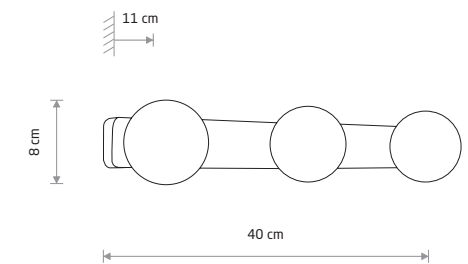

BRAZOS

glass, painted steel

8056

3xG9, max 10W only LED
IP44