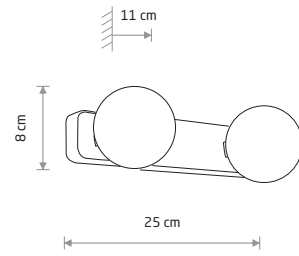

BRAZOS 6948

BRAZOS

glass, chrome plated steel

6948

1xG9, max 10W only LED
IP44

BRAZOS 6950

BRAZOS

glass, chrome plated steel