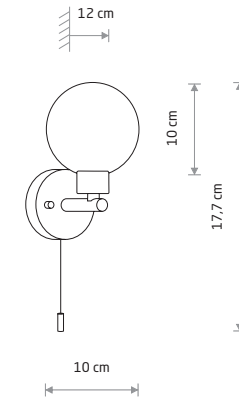

SIMI

painted steel, glass

8052

1xG9, max 10W only LED
IP44