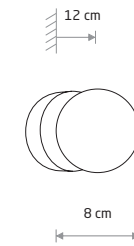

BRAZOS

glass, painted steel

8057

1xG9, max 10W only LED
IP44