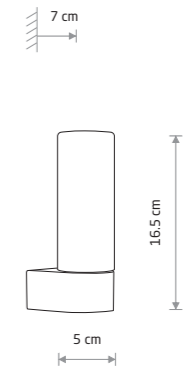

ARALIA 10527

ARALIA

brass-plated steel, glass

10527

1xG9, max 10W only LED

IP44

NATALIE 10727

NATALIE 10726

NATALIE 10724

NATALIE 10723

AGAVE 10526

AGAVE

brass-plated steel, glass

10526

1xG9, max 10W only LED

IP44

NATALIE

aluminum, glass

10726 10727 10728

2xG9, max 10W only LED

IP44

NATALIE

aluminum, glass

10723 10724 10725