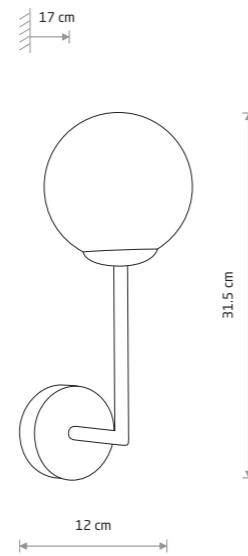

ARALIA 10527

ARALIA

brass-plated steel, glass

10527

1xG9, max 10W only LED

IP44

NATALIE 10727

NATALIE 10726

NATALIE 10724

NATALIE 10723

AGAVE 10526

AGAVE

brass-plated steel, glass

10526

1xG9, max 10W only LED

IP44

NATALIE

aluminum, glass

10726 10727 10728

2xG9, max 10W only LED

IP44

NATALIE

aluminum, glass

10723 10724 10725

1xG9, max 10W only LED

IP44