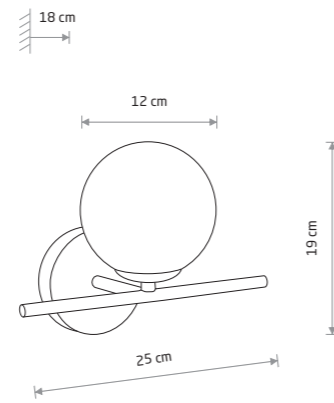

ARALIA 10527

ARALIA

brass-plated steel, glass

10527

1xG9, max 10W only LED

IP44

NATALIE 10727

NATALIE 10726

NATALIE 10724

NATALIE 10723

AGAVE 10526

AGAVE

brass-plated steel, glass

10526

1xG9, max 10W only LED

IP44

NATALIE

aluminum, glass

10726 10727 10728

2xG9, max 10W only LED

IP44

NATALIE

aluminum, glass

10723 10724 10725