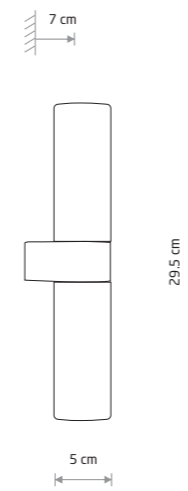

ARALIA 10527

ARALIA

brass-plated steel, glass

10527

1xG9, max 10W only LED

IP44

NATALIE 10727

NATALIE 10726

NATALIE 10724

NATALIE 10723

AGAVE 10526

AGAVE

brass-plated steel, glass

10526

1xG9, max 10W only LED

IP44

NATALIE

aluminum, glass

10726 10727 10728

2xG9, max 10W only LED

IP44

NATALIE

aluminum, glass

10723 10724 10725