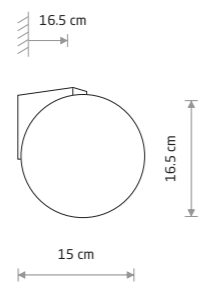

ICE BALL 8126

ICE BALL

brass-plated steel, glass

8126

1xG9, max 10W only LED
IP44

ALOE 10525

ALOE

brass-plated steel, glass

10525

1xG9, max 10W only LED
IP44