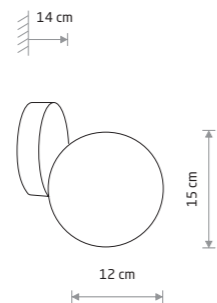

ICE BALL 8126

ICE BALL

brass-plated steel, glass

8126

1xG9, max 10W only LED
IP44

ALOE 10525

ALOE

brass-plated steel, glass

10525

1xG9, max 10W only LED
IP44