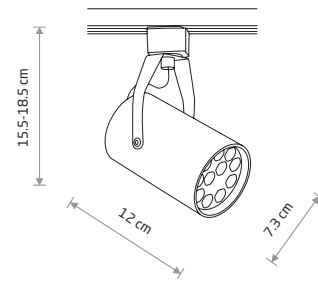

PROFILE STORE PRO LED 12W 8323

PROFILE STORE PRO LED 12W

Painted aluminum, plastic

8321 3000K 8323 3000K

8322 4000K

PROFILE STORE PRO LED 18W 8326

PROFILE STORE PRO LED 18W

Painted aluminum, plastic