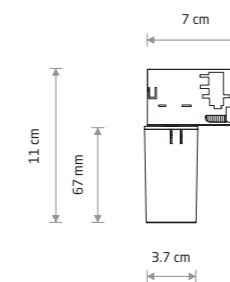

### CTLS MONO

painted steel, plastic ABS

■ 10235 □ 10236

■ 10238 ■ 10239

● 1xGU10, max 10W only LED

solid brass, plastic ABS

■ 10237

● 1xGU10, max 10W only LED

### CAMELEON ADAPTER CTLS

plastic

■ 8281 □ 8282