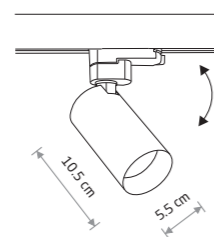

CAMELEON ADAPTER CTLS  
8281

CTLS TRACK 8716

CTLS MONO 10237

CAMELEON CABLE G9  
8632

CAMELEON LASER 490  
10248

CTLS MONO 10239

### CTLS MONO

painted steel, plastic ABS

■ 10235 □ 10236

■ 10238 ■ 10239

● 1xGU10, max 10W only LED

solid brass, plastic ABS

■ 10237

● 1xGU10, max 10W only LED