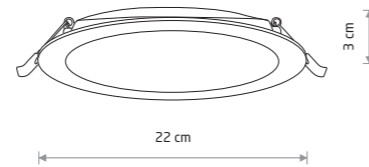

MYKONOS LED 10542

MYKONOS LED 6W

plastic

- 10535 3000K 10536 4000K

cut out 100 mm

MYKONOS LED 15W

plastic

- 10540 3000K 10541 4000K

cut out 150 mm

MYKONOS LED 24W

plastic

- 10544 3000K 10545 4000K

cut out 200 mm

EGINA LED 5W

plastic

- 10546 3000K 10547 4000K

cut out 125 mm

MYKONOS LED 18W

plastic

- 10542 3000K 10543 4000K

cut out 175 mm

Item No.	Power	Colour temp.	Luminous flux	Beam angle	Colour Rendering Index (CRI)	Input	Safety type	Power factor	Ingress protection	Lifetime
10535	6W LED	3000K	360 lm	110°	>80	~220-230 V, 50/60 Hz	☐	>0.5	IP20	30000h
10536	6W LED	4000K	390 lm	110°	>80	~220-230 V, 50/60 Hz	☐	>0.5	IP20	30000h
10537	10W LED	3000K	900 lm	110°	>80	~220-230 V, 50/60 Hz	☐	>0.5	IP20	30000h
10538	10W LED	4000K	950 lm	110°	>80	~220-230 V, 50/60 Hz	☐	>0.5	IP20	30000h
10540	15W LED	3000K	1450 lm	110°	>80	~220-230 V, 50/60 Hz	☐	>0.5	IP20	30000h
10541	15W LED	4000K	1500 lm	110°	>80	~220-230 V, 50/60 Hz	☐	>0.5	IP20	30000h
10542	18W LED	3000K	1700 lm	110°	>80	~220-230 V, 50/60 Hz	☐	>0.5	IP20	30000h
10543	18W LED	4000K	1800 lm	110°	>80	~220-230 V, 50/60 Hz	☐	>0.5	IP20	30000h
10544	24W LED	3000K	2400 lm	110°	>80	~220-230 V, 50/60 Hz	☐	>0.5	IP20	30000h
10545	24W LED	4000K	2500 lm	110°	>80	~220-230 V, 50/60 Hz	☐	>0.5	IP20	30000h