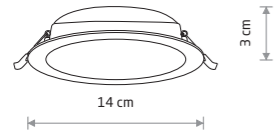

MYKONOS LED 10W

plastic

- 10535 3000K 10536 4000K

cut out 100 mm