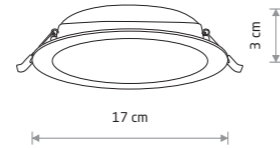

MYKONOS LED 10542

MYKONOS LED 6W

plastic

- 10535 3000K 10536 4000K

cut out 100 mm

MYKONOS LED 15W

plastic

- 10540 3000K 10541 4000K

cut out 150 mm

MYKONOS LED 24W

plastic

- 10544 3000K 10545 4000K

cut out 200 mm

EGINA LED 5W

plastic

- 10546 3000K 10547 4000K

cut out 125 mm

MYKONOS LED 18W

plastic

- 10542 3000K 10543 4000K

cut out 175 mm

Item No.	Power	Colour temp.	Luminous flux	Beam angle	Colour Rendering Index (CRI)	Input	Safety type	Power factor	Ingress protection	Lifetime
10535	6W LED	3000K	360 lm	110°	>80	~220-230 V, 50/60 Hz	☐	>0.5	IP20	30000h
10536	6W LED	4000K	390 lm	110°	>80	~220-230 V, 50/60 Hz	☐	>0.5	IP20	30000h
10537	10W LED	3000K	900 lm	110°	>80	~220-230 V, 50/60 Hz	☐	>0.5	IP20	30000h
10538	10W LED	4000K	950 lm	110°	>80	~220-230 V, 50/60 Hz	☐	>0.5	IP20	30000h
10540	15W LED	3000K	1450 lm	110°	>80	~220-230 V, 50/60 Hz	☐	>0.5	IP20	30000h
10541	15W LED	4000K	1500 lm	110°	>80	~220-230 V, 50/60 Hz	☐	>0.5	IP20	30000h
10542	18W LED	3000K	1700 lm	110°	>80	~220-230 V, 50/60 Hz	☐	>0.5	IP20	30000h
10543	18W LED	4000K	1800 lm	110°	>80	~220-230 V, 50/60 Hz	☐	>0.5	IP20	30000h
10544	24W LED	3000K	2400 lm	110°	>80	~220-230 V, 50/60 Hz	☐	>0.5	IP20	30000h
10545	24W LED	4000K	2500 lm	110°	>80	~220-230 V, 50/60 Hz	☐	>0.5	IP20	30000h