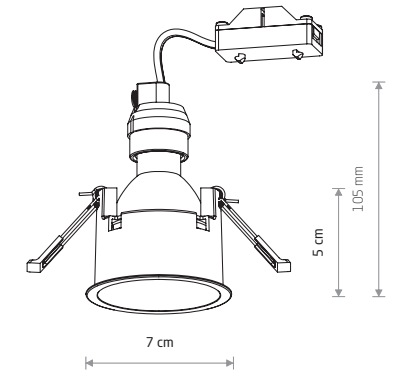

UNO S 10841

UNO S
painted steel

- 10840 ■ 10841
- ☒ 1xGX53, max 15 W only LED
- 🔪 cut out ø 83 mm

CUP 10789

CUP
plastic ABS

- 10788 ■ 10789 ■ 10790
- 10791 ■ 10792
- ☒ 1xGU10, max 10W only LED
- 🔪 cut out ø 64 mm

UNO M 10843

UNO M
painted steel

- 10842 ■ 10843
- ☒ 1xGX53, max 15 W only LED
- 🔪 cut out ø 102 mm

CUP 10789

UNO L 10845

UNO L
painted steel

- 10844 ■ 10845
- ☒ 1xGX53, max 15 W only LED
- 🔪 cut out ø 127 mm

CUP 10794

CUP 3 PC SET
plastic ABS

- 10793 ■ 10794
- ☒ 3xGU10, max 10W only LED
- 🔪 cut out ø 64 mm