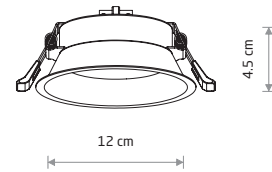

UNO S 10841

UNO S
painted steel

- 10840 ■ 10841
- ☒ 1xGX53, max 15 W only LED
- 🔪 cut out ø 83 mm

CUP 10789

CUP
plastic ABS

- 10788 ■ 10789 ■ 10790
- 10791 ■ 10792
- ☒ 1xGU10, max 10W only LED
- 🔪 cut out ø 64 mm

UNO M 10843

UNO M
painted steel

- 10842 ■ 10843
- ☒ 1xGX53, max 15 W only LED
- 🔪 cut out ø 102 mm

CUP 10789

UNO L 10845

UNO L
painted steel

- 10844 ■ 10845
- ☒ 1xGX53, max 15 W only LED
- 🔪 cut out ø 127 mm

CUP 10794

CUP 3 PC SET
plastic ABS

- 10793 ■ 10794
- ☒ 3xGU10, max 10W only LED
- 🔪 cut out ø 64 mm