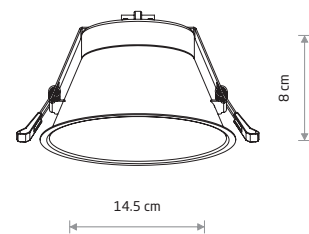

UNO S 10841

UNO S
painted steel

- 10840 ■ 10841
- ☒ 1xGX53, max 15 W only LED
- 🔪 cut out ø 83 mm

CUP 10789

CUP
plastic ABS

- 10788 ■ 10789 ■ 10790
- 10791 ■ 10792
- ☒ 1xGU10, max 10W only LED
- 🔪 cut out ø 64 mm

UNO M 10843

UNO M
painted steel

- 10842 ■ 10843
- ☒ 1xGX53, max 15 W only LED
- 🔪 cut out ø 102 mm

CUP 10789

UNO L 10845

UNO L
painted steel

- 10844 ■ 10845
- ☒ 1xGX53, max 15 W only LED
- 🔪 cut out ø 127 mm

CUP 10794

CUP 3 PC SET
plastic ABS

- 10793 ■ 10794
- ☒ 3xGU10, max 10W only LED
- 🔪 cut out ø 64 mm