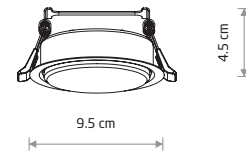

UNO S 10841

UNO S
painted steel

- 10840 ■ 10841
- ☒ 1xGX53, max 15 W only LED
- 🔪 cut out ø 83 mm

CUP 10789

CUP
plastic ABS

- 10788 ■ 10789 ■ 10790
- 10791 ■ 10792
- ☒ 1xGU10, max 10W only LED
- 🔪 cut out ø 64 mm

UNO M 10843

UNO M
painted steel

- 10842 ■ 10843
- ☒ 1xGX53, max 15 W only LED
- 🔪 cut out ø 102 mm

CUP 10789

UNO L 10845

UNO L
painted steel

- 10844 ■ 10845
- ☒ 1xGX53, max 15 W only LED
- 🔪 cut out ø 127 mm

CUP 10794

CUP 3 PC SET
plastic ABS

- 10793 ■ 10794
- ☒ 3xGU10, max 10W only LED
- 🔪 cut out ø 64 mm