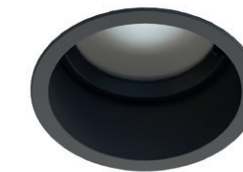

UNO S 10841

UNO S
painted steel

- 10840 ■ 10841
- ☒ 1xGX53, max 15 W only LED
- 🔪 cut out ø 83 mm

CUP 10789

CUP
plastic ABS

- 10788 ■ 10789 ■ 10790
- 10791 ■ 10792
- ☒ 1xGU10, max 10W only LED
- 🔪 cut out ø 64 mm

UNO M 10843

UNO M
painted steel

- 10842 ■ 10843
- ☒ 1xGX53, max 15 W only LED
- 🔪 cut out ø 102 mm

CUP 10789

UNO L 10845

UNO L
painted steel

- 10844 ■ 10845
- ☒ 1xGX53, max 15 W only LED
- 🔪 cut out ø 127 mm

CUP 10794

CUP 3 PC SET
plastic ABS

- 10793 ■ 10794
- ☒ 3xGU10, max 10W only LED
- 🔪 cut out ø 64 mm