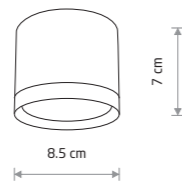

SILBA

painting aluminum

10476 10477

1xGX53, max 12W only LED