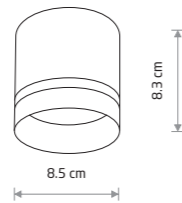

10486 10485

1xGX53, max 12W only LED

cut out ø 65 mm

CRES 10478

CRES

painting aluminum

10478 10480

1xGX53, max 12W only LED

HVAR 10488

HVAR

painting aluminum

10488 10487

1xGX53, max 12W only LED

cut out ø 65 mm

MURTER 10490

MURTER

painting aluminum

10490 10489

1xGX53, max 12W only LED

cut out ø 65 mm

SOLTA 10492

SOLTA

painting aluminum

10492 10491

1xGU10, max 10W only LED

cut out ø 67 mm

MJJET 10494

MJJET

painting aluminum

10494 10493

1xGU10, max 10W only LED

cut out ø 67 mm