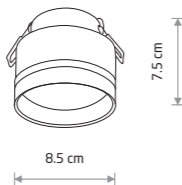

10486 10485

1xGX53, max 12W only LED

cut out ø 65 mm

CRES 10478

CRES

painting aluminum

10478 10480

1xGX53, max 12W only LED

HVAR 10488

HVAR

painting aluminum

10488 10487

1xGX53, max 12W only LED

cut out ø 65 mm

MURTER 10490

MURTER

painting aluminum

10490 10489

1xGX53, max 12W only LED

cut out ø 65 mm

SOLTA 10492

SOLTA

painting aluminum

10492 10491

1xGU10, max 10W only LED

cut out ø 67 mm

MJJET 10494

MJJET

painting aluminum

10494 10493

1xGU10, max 10W only LED

cut out ø 67 mm