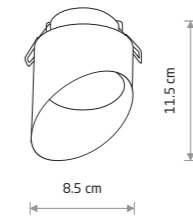

10486 10485

1xGX53, max 12W only LED

cut out ø 65 mm

CRES 10478

CRES

painting aluminum

10478 10480

1xGX53, max 12W only LED

1xGU10, max 10W only LED

cut out ø 67 mm

MJJET 10494

MJJET

painting aluminum

10494 10493

1xGU10, max 10W only LED

cut out ø 67 mm