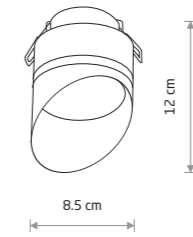

VIS 10486

VIS

painting aluminum

10486 10485

1xGX53, max 12W only LED

cut out ø 65 mm