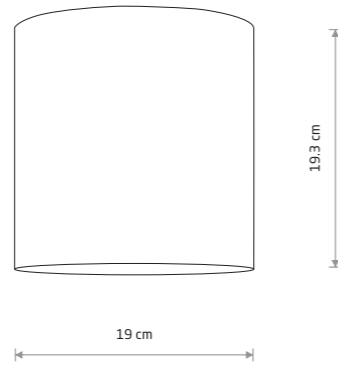

CL IOS LED 40W, ANGLE 60°
8723

CL IOS LED 40W, ANGLE 60

zinc aluminum alloy

□ 8726 3000K □ 8725 4000K

■ 8724 3000K ■ 8723 4000K

CL IOS LED 40W, ANGLE 60°
8723

Item No.	Power	Colour temp.	Luminous flux	Beam angle	Colour Rendering Index (CRI)	Ingress protection	Safety type	Driver brand	Lifetime	Warranty
8726	40W LED	3000K	3200 lm	60 °	≥ 90	IP20	Brightlux	Osram	50000h	5 years
8725	40W LED	4000K	3200 lm	60 °	≥ 90	IP20	Brightlux	Osram	50000h	5 years
8724	40W LED	3000K	3200 lm	60 °	≥ 90	IP20	Brightlux	Osram	50000h	5 years
8723	40W LED	4000K	3200 lm	60 °	≥ 90	IP20	Brightlux	Osram	50000h	5 years