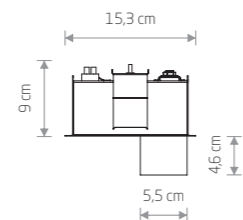

MONO DEEP 10466

MONO DEEP 10468

MONO DEEP 10464

MONO DEEP

painting steel, plastic PC

10464 10458

1xGU10, max 10W only LED

cut out 64x138 mm

MONO DEEP 10462

MONO DEEP

chrome plated steel, plastic PC

10467 10462

4xGU10, max 10W only LED

cut out 64x1135 mm

MONO DEEP 10460

MONO DEEP

painting steel, plastic PC

10465 10460

2xGU10, max 10W only LED

cut out 64x268 mm

MONO DEEP 10468

MONO DEEP 10466

MONO DEEP

painting steel, plastic PC

10466 10461

3xGU10, max 10W only LED

cut out 64x685 mm

MONO DEEP

painting steel, plastic PC

10468 10463

6xGU10, max 10W only LED

cut out 64x2002 mm