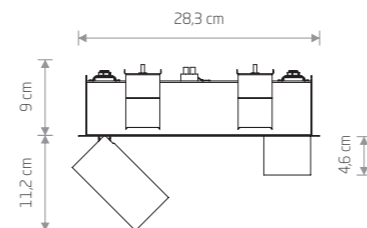

MONO DEEP 10466

MONO DEEP 10468

MONO DEEP 10464

MONO DEEP

painting steel, plastic PC

10464 10458

1xGU10, max 10W only LED

cut out 64x138 mm

MONO DEEP 10462

MONO DEEP

chrome plated steel, plastic PC

10467 10462

4xGU10, max 10W only LED

cut out 64x1135 mm

MONO DEEP 10460

MONO DEEP

painting steel, plastic PC

10465 10460

2xGU10, max 10W only LED

cut out 64x268 mm

MONO DEEP 10468

MONO DEEP 10466

MONO DEEP

painting steel, plastic PC

10466 10461

3xGU10, max 10W only LED

cut out 64x685 mm

MONO DEEP

painting steel, plastic PC

10468 10463

6xGU10, max 10W only LED

cut out 64x2002 mm