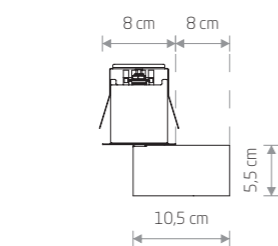

MONO DEEP 10466

MONO DEEP 10468

MONO DEEP 10464

MONO DEEP

painting steel, plastic PC

10464 10458

1xGU10, max 10W only LED

cut out 64x138 mm

MONO DEEP 10462

MONO DEEP

chrome plated steel, plastic PC

10467 10462

4xGU10, max 10W only LED

cut out 64x1135 mm

MONO DEEP 10460

MONO DEEP

painting steel, plastic PC

10465 10460

2xGU10, max 10W only LED

cut out 64x268 mm

MONO DEEP 10468

MONO DEEP 10466

MONO DEEP

painting steel, plastic PC

10466 10461

3xGU10, max 10W only LED

cut out 64x685 mm

MONO DEEP

painting steel, plastic PC

10468 10463

6xGU10, max 10W only LED

cut out 64x2002 mm