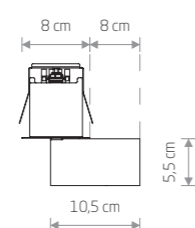

MONO DEEP 10466

MONO DEEP 10468

MONO DEEP 10464

MONO DEEP

painting steel, plastic PC

10464 10458

1xGU10, max 10W only LED

cut out 64x138 mm

MONO DEEP 10462

MONO DEEP

chrome plated steel, plastic PC

10467 10462

4xGU10, max 10W only LED

cut out 64x1135 mm

MONO DEEP 10460

MONO DEEP

painting steel, plastic PC

10465 10460

2xGU10, max 10W only LED

cut out 64x268 mm

MONO DEEP 10468

MONO DEEP 10466

MONO DEEP

painting steel, plastic PC

10466 10461

3xGU10, max 10W only LED

cut out 64x685 mm

MONO DEEP

painting steel, plastic PC

10468 10463

6xGU10, max 10W only LED

cut out 64x2002 mm