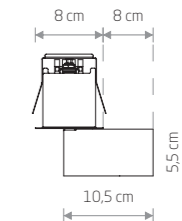

MONO DEEP 10466

MONO DEEP 10468

MONO DEEP 10464

MONO DEEP

painting steel, plastic PC

10464 10458

1xGU10, max 10W only LED

cut out 64x138 mm

MONO DEEP 10462

MONO DEEP

chrome plated steel, plastic PC

10467 10462

4xGU10, max 10W only LED

cut out 64x1135 mm

MONO DEEP 10460

MONO DEEP

painting steel, plastic PC

10465 10460

2xGU10, max 10W only LED

cut out 64x268 mm

MONO DEEP 10468

MONO DEEP 10466

MONO DEEP

painting steel, plastic PC

10466 10461

3xGU10, max 10W only LED

cut out 64x685 mm

MONO DEEP

painting steel, plastic PC

10468 10463

6xGU10, max 10W only LED

cut out 64x2002 mm