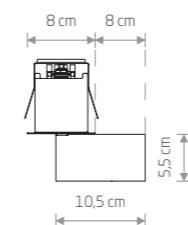

MONO DEEP 10462

MONO DEEP

chrome plated steel, plastic PC

10467 10462

4xGU10, max 10W only LED

cut out 64x1135 mm

MONO DEEP 10460

MONO DEEP

painting steel, plastic PC

10465 10460

2xGU10, max 10W only LED

cut out 64x268 mm

MONO DEEP 10468

MONO DEEP 10466

MONO DEEP

painting steel, plastic PC

10466 10461

3xGU10, max 10W only LED

cut out 64x685 mm

MONO DEEP

painting steel, plastic PC

10468 10463

6xGU10, max 10W only LED

cut out 64x2002 mm