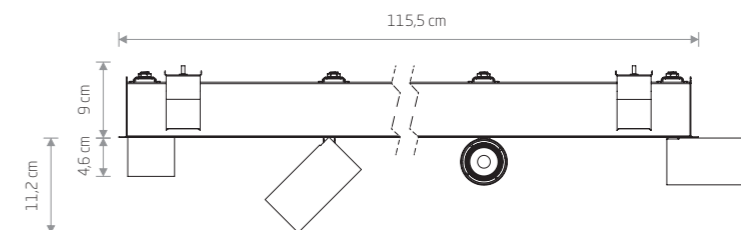

MONO DEEP 10466

MONO DEEP 10468

MONO DEEP 10464

MONO DEEP

painting steel, plastic PC

10464 10458

1xGU10, max 10W only LED

cut out 64x138 mm

MONO DEEP 10462

MONO DEEP

chrome plated steel, plastic PC

10467 10462

4xGU10, max 10W only LED

cut out 64x1135 mm

MONO DEEP 10460

MONO DEEP

painting steel, plastic PC

10465 10460

2xGU10, max 10W only LED

cut out 64x268 mm

MONO DEEP 10468

MONO DEEP 10466

MONO DEEP

painting steel, plastic PC

10466 10461

3xGU10, max 10W only LED

cut out 64x685 mm

MONO DEEP

painting steel, plastic PC

10468 10463

6xGU10, max 10W only LED

cut out 64x2002 mm