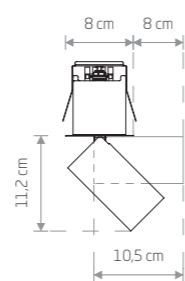

MONO DEEP 10466

MONO DEEP 10468

MONO DEEP 10464

MONO DEEP

painting steel, plastic PC

10464 10458

1xGU10, max 10W only LED

cut out 64x138 mm

MONO DEEP 10462

MONO DEEP

chrome plated steel, plastic PC

10467 10462

4xGU10, max 10W only LED

cut out 64x1135 mm

MONO DEEP 10460

MONO DEEP

painting steel, plastic PC

10465 10460

2xGU10, max 10W only LED

cut out 64x268 mm

MONO DEEP 10468

MONO DEEP 10466

MONO DEEP

painting steel, plastic PC

10466 10461

3xGU10, max 10W only LED

cut out 64x685 mm

MONO DEEP

painting steel, plastic PC

10468 10463

6xGU10, max 10W only LED

cut out 64x2002 mm