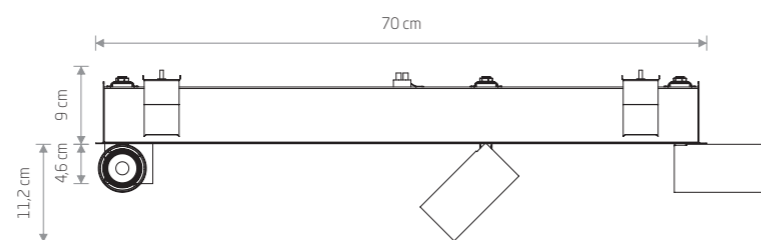

painting steel, plastic PC

10465 10460

2xGU10, max 10W only LED

cut out 64x268 mm

MONO DEEP 10468

MONO DEEP 10466

MONO DEEP

painting steel, plastic PC

10466 10461

3xGU10, max 10W only LED

cut out 64x685 mm

MONO DEEP

painting steel, plastic PC

10468 10463

6xGU10, max 10W only LED

cut out 64x2002 mm