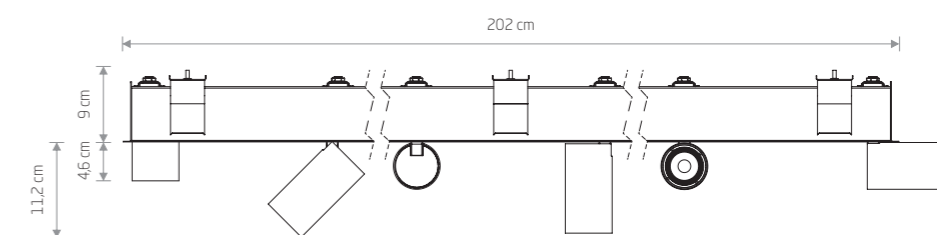

painting steel, plastic PC

10465 10460

2xGU10, max 10W only LED

cut out 64x268 mm

MONO DEEP 10468

MONO DEEP 10466

MONO DEEP

painting steel, plastic PC

10466 10461

3xGU10, max 10W only LED

cut out 64x685 mm

MONO DEEP

painting steel, plastic PC

10468 10463

6xGU10, max 10W only LED

cut out 64x2002 mm