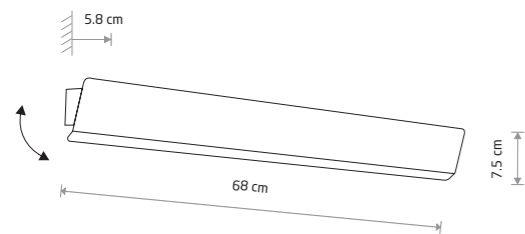

WING LED 7543

**WING LED**

painting steel

7543 7550

1xLED TUBE T8, max 11W, included

TUBE 9317

**TUBE**

painting aluminum

**LIA LED**

painting aluminum

6913

Name	Size	Power	Colour temp.	Luminous flux	Beam angle	Colour Rendering Index (CRI)	Input	Power factor	LED driver	Lifetime	Material
LED TUBE T8	60 cm	11W LED	3000K	1700 lm	120°	≥80	~220-230 V, 50/60 Hz	>0,5	INCL	30000h	CLEAR GLASS