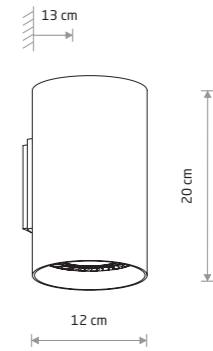

WING LED 7543

**WING LED**

painting steel

7543 7550

1xLED TUBE T8, max 11W, included

TUBE 9317

**TUBE**

painting aluminum

9317 9320

2xGU10 ES111, max 15W only LED

CUBE 5266

**CUBE**

painting steel, glass

5266 5272

1xG9, max 10W only LED

LIA LED 6913

**LIA LED**

painting aluminum

6913

Name	Size	Power	Colour temp.	Luminous flux	Beam angle	Colour Rendering Index (CRI)	Input	Power factor	LED driver	Lifetime	Material
LED TUBE T8	60 cm	11W LED	3000K	1700 lm	120°	≥80	~220-230 V, 50/60 Hz	>0,5	INCL	30000h	CLEAR GLASS

Item No.	Power	Colour temp.	Luminous flux	Beam angle	Colour Rendering Index (CRI)	Input	Safety type	Power factor	Ingress protection	Lifetime
6913	7W LED	3000K	460 lm	89°	≥80	~220-230 V, 50/60 Hz	⊕	>0,5	IP20	10000h