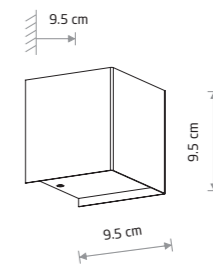

CUBE

painting steel, glass

5266 5272

1xG9, max 10W only LED