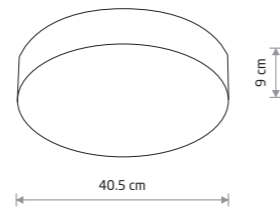

ARENA LED 10176

ARENA 10184

ARENA

painting steel, plastic PMMA

10184 10178

10182 10175

3x E14, max 10W only LED

ARENA SENSOR

ARENA LED 10176

Item No.	Power	Colour temp.	Luminous flux	Beam angle	Colour Rendering Index (CRI)	Input	Safety type	Power factor	Ingress protection	Lifetime
10185	20W LED	4000K	2200 lm	100°	≥ 80	~220-230 V, 50/60 Hz	⊕	>0.5	IP20	50000h
10180	20W LED	4000K	2200 lm	100°	≥ 80	~220-230 V, 50/60 Hz	⊕	>0.5	IP20	50000h
10183	20W LED	4000K	2200 lm	100°	≥ 80	~220-230 V, 50/60 Hz	⊕	>0.5	IP20	50000h
10176	20W LED	4000K	2200 lm	100°	≥ 80	~220-230 V, 50/60 Hz	⊕	>0.5	IP20	50000h