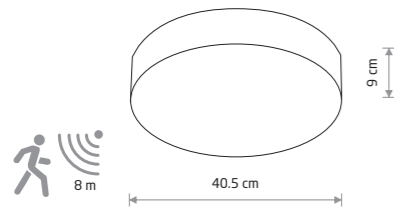

ARENA LED 10176

ARENA 10184

ARENA

painting steel, plastic PMMA

10184 10178

10182 10175

3x E14, max 10W only LED

ARENA SENSOR

ARENA LED 10176

Item No.	Power	Colour temp.	Luminous flux	Beam angle	Colour Rendering Index (CRI)	Input	Safety type	Power factor	Ingress protection	Lifetime
10185	20W LED	4000K	2200 lm	100°	≥ 80	~220-230 V, 50/60 Hz	⊕	>0.5	IP20	50000h
10180	20W LED	4000K	2200 lm	100°	≥ 80	~220-230 V, 50/60 Hz	⊕	>0.5	IP20	50000h
10183	20W LED	4000K	2200 lm	100°	≥ 80	~220-230 V, 50/60 Hz	⊕	>0.5	IP20	50000h
10176	20W LED	4000K	2200 lm	100°	≥ 80	~220-230 V, 50/60 Hz	⊕	>0.5	IP20	50000h