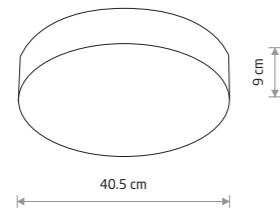

ARENA LED 10176

ARENA 10184

ARENA

painting steel, plastic PMMA

10184 10178

10182 10175

3x E14, max 10W only LED

ARENA SENSOR

ARENA LED 10176

Item No.	Power	Colour temp.	Luminous flux	Beam angle	Colour Rendering Index (CRI)	Input	Safety type	Power factor	Ingress protection	Lifetime
10185	20W LED	4000K	2200 lm	100°	≥ 80	~220-230 V, 50/60 Hz	⊕	>0.5	IP20	50000h
10180	20W LED	4000K	2200 lm	100°	≥ 80	~220-230 V, 50/60 Hz	⊕	>0.5	IP20	50000h
10183	20W LED	4000K	2200 lm	100°	≥ 80	~220-230 V, 50/60 Hz	⊕	>0.5	IP20	50000h
10176	20W LED	4000K	2200 lm	100°	≥ 80	~220-230 V, 50/60 Hz	⊕	>0.5	IP20	50000h