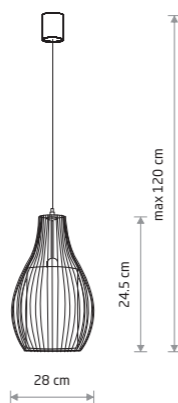

KAREN 4607

KAREN

■ painted steel, fabric

■ 4607

● 1xE27, max 25W only LED

NESS

■ painted steel

□ 6767 ■ 6768

● 1xE27, max 25W only LED

NESS 6767

CAMILLA 4610

CAMILLA

■ painted steel, fabric

□ 4611 ■ 4610

● 1xE27, max 25W only LED

CAGE

■ painted steel

■ 6844

● 1xGU10, max 10W only LED

CAGE 6844

ALLAN

■ painted steel

■ 6941

● 1xGU10, max 10W only LED