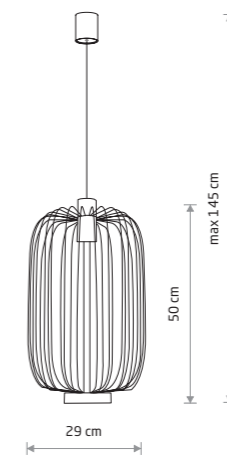

KAREN 4607

KAREN

■ painted steel, fabric

■ 4607

● 1xE27, max 25W only LED

NESS

■ painted steel

□ 6767 ■ 6768

● 1xE27, max 25W only LED

NESS 6767

CAMILLA 4610

CAMILLA

■ painted steel, fabric

□ 4611 ■ 4610

● 1xE27, max 25W only LED

CAGE

■ painted steel

■ 6844

● 1xGU10, max 10W only LED

CAGE 6844

ALLAN

■ painted steel

■ 6941

● 1xGU10, max 10W only LED