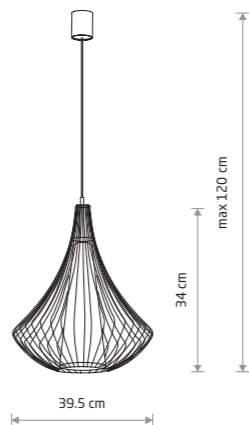

KAREN 4607

KAREN

■ painted steel, fabric

■ 4607

● 1xE27, max 25W only LED

NESS

■ painted steel

□ 6767 ■ 6768

● 1xE27, max 25W only LED

NESS 6767

CAMILLA 4610

CAMILLA

■ painted steel, fabric

□ 4611 ■ 4610

● 1xE27, max 25W only LED

CAGE

■ painted steel

■ 6844

● 1xGU10, max 10W only LED

CAGE 6844

ALLAN

■ painted steel

■ 6941

● 1xGU10, max 10W only LED