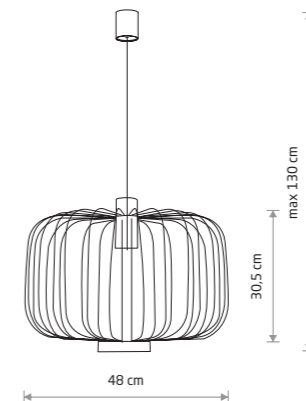

KAREN 4607

KAREN

■ painted steel, fabric

■ 4607

● 1xE27, max 25W only LED

NESS

■ painted steel

□ 6767 ■ 6768

● 1xE27, max 25W only LED

NESS 6767

CAMILLA 4610

CAMILLA

■ painted steel, fabric

□ 4611 ■ 4610

● 1xE27, max 25W only LED

CAGE

■ painted steel

■ 6844

● 1xGU10, max 10W only LED

CAGE 6844

ALLAN

■ painted steel

■ 6941

● 1xGU10, max 10W only LED