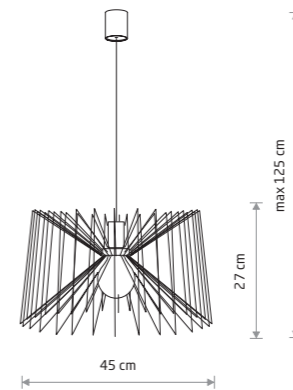

KAREN 4607

KAREN

■ painted steel, fabric

■ 4607

● 1xE27, max 25W only LED

NESS

■ painted steel

□ 6767 ■ 6768

● 1xE27, max 25W only LED

NESS 6767

CAMILLA 4610

CAMILLA

■ painted steel, fabric

□ 4611 ■ 4610

● 1xE27, max 25W only LED

CAGE

■ painted steel

■ 6844

● 1xGU10, max 10W only LED

CAGE 6844

ALLAN

■ painted steel

■ 6941

● 1xGU10, max 10W only LED