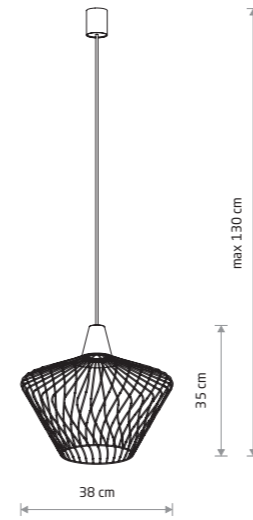

WAVE S 8858

LUKSOR L 8847

**LUKSOR L**

■ painted steel

■ 8847

● 1xE27, max 25W only LED

■ brass-plated steel, painted steel

■ 8850

● 1xE27, max 25W only LED

**WAVE S**

■ painted steel

■ 8858

● 1xE27, max 25W only LED

■ brass-plated steel, painted steel

■ 8861

● 1xE27, max 25W only LED

WAVE S 8858

LUKSOR S 8851

**LUKSOR S**

■ painted steel

■ 8851

● 1xE27, max 25W only LED

■ brass-plated steel, painted steel

■ 8853

● 1xE27, max 25W only LED

**WAVE L**

■ brass-plated steel, painted steel

■ 8857

● 1xE27, max 25W only LED

WAVE L 8857