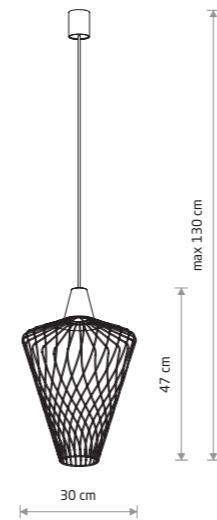

WAVE S 8858

LUKSOR L 8847

**LUKSOR L**

■ painted steel

■ 8847

● 1xE27, max 25W only LED

■ brass-plated steel, painted steel

■ 8850

● 1xE27, max 25W only LED

**WAVE S**

■ painted steel

■ 8858

● 1xE27, max 25W only LED

■ brass-plated steel, painted steel

■ 8861

● 1xE27, max 25W only LED

WAVE S 8858

LUKSOR S 8851

**LUKSOR S**

■ painted steel

■ 8851

● 1xE27, max 25W only LED

■ brass-plated steel, painted steel

■ 8853

● 1xE27, max 25W only LED

**WAVE L**

■ brass-plated steel, painted steel

■ 8857

● 1xE27, max 25W only LED

WAVE L 8857