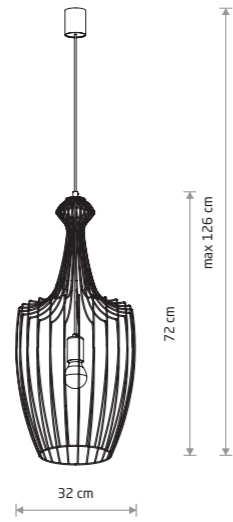

WAVE S 8858

LUKSOR L 8847

**LUKSOR L**

■ painted steel

■ 8847

● 1xE27, max 25W only LED

■ brass-plated steel, painted steel

■ 8850

● 1xE27, max 25W only LED

**WAVE S**

■ painted steel

■ 8858

● 1xE27, max 25W only LED

■ brass-plated steel, painted steel

■ 8861

● 1xE27, max 25W only LED

WAVE S 8858

LUKSOR S 8851

**LUKSOR S**

■ painted steel

■ 8851

● 1xE27, max 25W only LED

■ brass-plated steel, painted steel

■ 8853

● 1xE27, max 25W only LED

**WAVE L**

■ brass-plated steel, painted steel

■ 8857

● 1xE27, max 25W only LED

WAVE L 8857