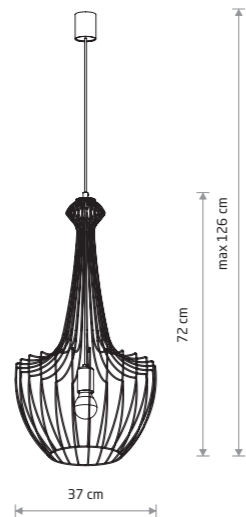

WAVE S 8858

LUKSOR L 8847

**LUKSOR L**

■ painted steel

■ 8847

● 1xE27, max 25W only LED

■ brass-plated steel, painted steel

■ 8850

● 1xE27, max 25W only LED

**WAVE S**

■ painted steel

■ 8858

● 1xE27, max 25W only LED

■ brass-plated steel, painted steel

■ 8861

● 1xE27, max 25W only LED

WAVE S 8858

LUKSOR S 8851

**LUKSOR S**

■ painted steel

■ 8851

● 1xE27, max 25W only LED

■ brass-plated steel, painted steel

■ 8853

● 1xE27, max 25W only LED

**WAVE L**

■ brass-plated steel, painted steel

■ 8857

● 1xE27, max 25W only LED

WAVE L 8857