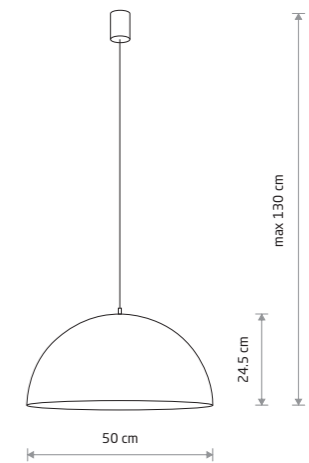

WORKS 6510

WORKS 6613

WORKS
painted steel

6612 6613 6510

1xE27, max 25W only LED

HEMISPHERE HIT S 10702

HEMISPHERE HIT S
painted steel

10702

1xE27, max 25W only LED

HEMISPHERE HIT L
painted steel

10703

1xE27, max 25W only LED