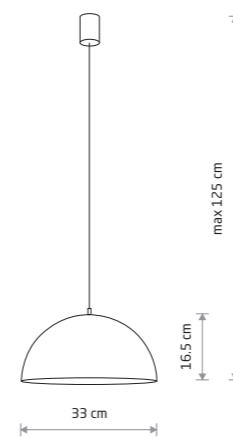

WORKS 6510

WORKS 6613

WORKS
painted steel

6612 6613 6510

1xE27, max 25W only LED

HEMISPHERE HIT S 10702

HEMISPHERE HIT S
painted steel

10702

1xE27, max 25W only LED

HEMISPHERE HIT L
painted steel

10703

1xE27, max 25W only LED