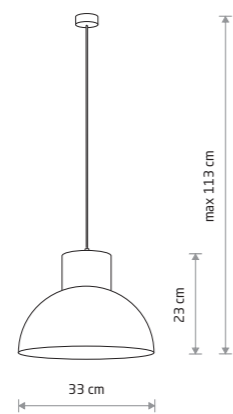

WORKS 6510

WORKS 6613

WORKS
painted steel

6612 6613 6510

1xE27, max 25W only LED

HEMISPHERE HIT S 10702

HEMISPHERE HIT S
painted steel

10702

1xE27, max 25W only LED

HEMISPHERE HIT L
painted steel

10703

1xE27, max 25W only LED