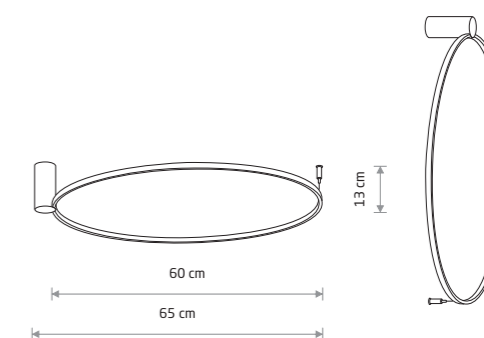

CIRCOLO LED S  
10928CIRCOLO LED M  
10815

CIRCOLO LED S

painted aluminum, plastic PC

■ 10928 3000K ■ 10930 4000K

CIRCOLO LED M

painted aluminum, plastic PC

■ 10815 3000K ■ 10865 4000K

CIRCOLO LED XS  
10858

CIRCOLO LED XS

painted aluminum, plastic PMMA

■ 10808 3000K ■ 10858 4000K

Item No.	Power	Colour temp.	Luminous flux	Beam angle	Colour Rendering Index (CRI)	Input	Safety type	Power factor	Ingress protection	Lifetime
10808	9W LED	3000K	190 lm	70°	>90	~220-230 V, 50/60 Hz	⊕	>0.5	IP20	30000h
10858	9W LED	4000K	200 lm	70°	>90	~220-230 V, 50/60 Hz	⊕	>0.5	IP20	30000h
10928	18W LED	3000K	560 lm	70°	>90	~220-230 V, 50/60 Hz	⊕	>0.5	IP20	30000h
10930	18W LED	4000K	600 lm	70°	>90	~220-230 V, 50/60 Hz	⊕	>0.5	IP20	30000h
10815	21W LED	3000K	660 lm	70°	>90	~220-230 V, 50/60 Hz	⊕	>0.5	IP20	30000h
10865	21W LED	4000K	700 lm	70°	>90	~220-230 V, 50/60 Hz	⊕	>0.5	IP20	30000h