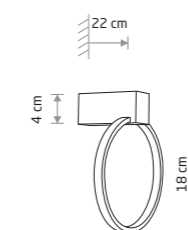

CIRCOLO LED S  
10928CIRCOLO LED M  
10815

CIRCOLO LED S

painted aluminum, plastic PC

■ 10928 3000K ■ 10930 4000K

CIRCOLO LED M

painted aluminum, plastic PC

■ 10815 3000K ■ 10865 4000K

CIRCOLO LED XS  
10858

CIRCOLO LED XS

painted aluminum, plastic PMMA

■ 10808 3000K ■ 10858 4000K

Item No.	Power	Colour temp.	Luminous flux	Beam angle	Colour Rendering Index (CRI)	Input	Safety type	Power factor	Ingress protection	Lifetime
10808	9W LED	3000K	190 lm	70°	>90	~220-230 V, 50/60 Hz	⊕	>0.5	IP20	30000h
10858	9W LED	4000K	200 lm	70°	>90	~220-230 V, 50/60 Hz	⊕	>0.5	IP20	30000h
10928	18W LED	3000K	560 lm	70°	>90	~220-230 V, 50/60 Hz	⊕	>0.5	IP20	30000h
10930	18W LED	4000K	600 lm	70°	>90	~220-230 V, 50/60 Hz	⊕	>0.5	IP20	30000h
10815	21W LED	3000K	660 lm	70°	>90	~220-230 V, 50/60 Hz	⊕	>0.5	IP20	30000h
10865	21W LED	4000K	700 lm	70°	>90	~220-230 V, 50/60 Hz	⊕	>0.5	IP20	30000h