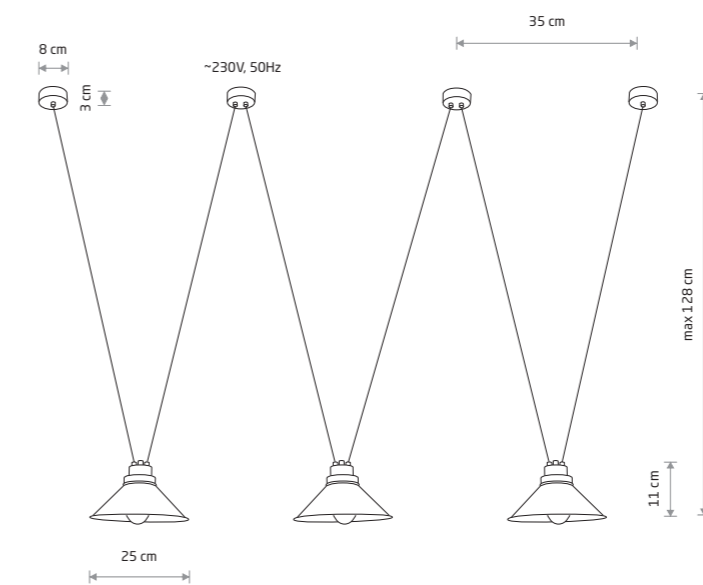

PERM 9146

PERM
painted steel

9147

2xE27, max 25W only LED

PERM
painted steel

9146

3xE27, max 25W only LED