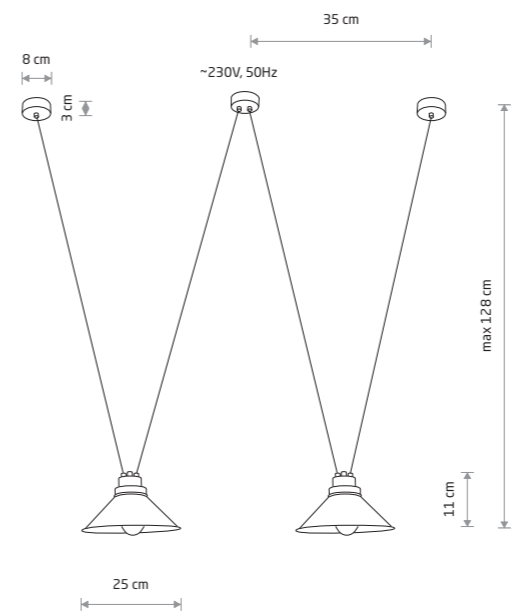

PERM 9146

PERM
painted steel

9147

2xE27, max 25W only LED

PERM
painted steel

9146

3xE27, max 25W only LED