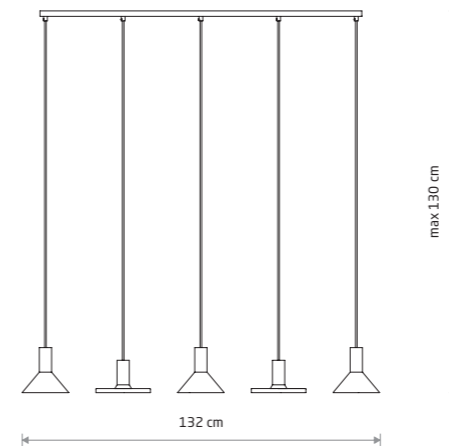

HERMANOS

painting steel, solid brass

8033 8032

5xGU10, max 10W only LED

painting steel

10906

5xGU10, max 10W only LED