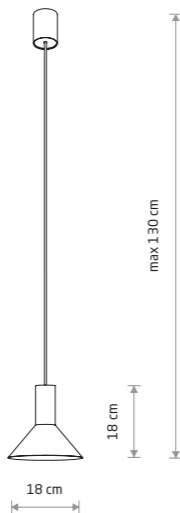

8192

1xGU10, max 10W only LED

HERMANOS

painting steel, solid brass

8031 8030

3xGU10, max 10W only LED

painting steel

10905

3xGU10, max 10W only LED

HERMANOS 8031

HERMANOS B 8102

HERMANOS B

painting steel, solid brass

8038 8100

1xGU10, max 10W only LED

painting steel

8102

1xGU10, max 10W only LED

HERMANOS 8032

HERMANOS A 8105

HERMANOS A

painting steel, solid brass

8040 8103

1xGU10, max 10W only LED

painting steel

8105

1xGU10, max 10W only LED

HERMANOS

painting steel, solid brass

8033 8032

5xGU10, max 10W only LED

painting steel