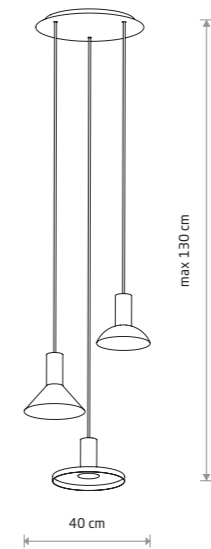

HERMANOS A 8103

HERMANOS B 8100

HERMANOS C 8192

HERMANOS C

painting steel, solid brass

8037 8194

1xGU10, max 10W only LED

painting steel

8192

1xGU10, max 10W only LED

HERMANOS

painting steel, solid brass

8031 8030

3xGU10, max 10W only LED

painting steel

10905

3xGU10, max 10W only LED

HERMANOS 8031

HERMANOS B 8102

HERMANOS B

painting steel, solid brass

8038 8100

1xGU10, max 10W only LED

painting steel