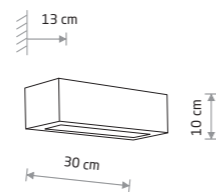

### GIPSY M

gypsum, glass

2207

2xE27, max 15W only LED

GIPSY S 2206