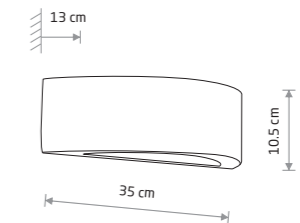

### GIPSY L

gypsum, glass

2411

2xE27, max 15W only LED

GIPSY S 2410