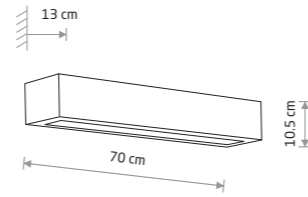

### GIPSY L

gypsum, glass

2208

2xE27, max 15W only LED

GIPSY M 2207