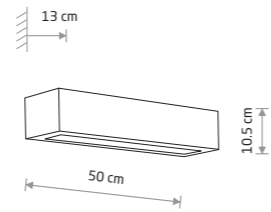

### GIPSY L

gypsum, glass

2208

2xE27, max 15W only LED

GIPSY M 2207