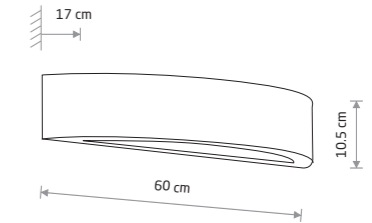

### GIPSY S

gypsum, glass

2206

1xE27, max 15W only LED

GIPSY L 2411