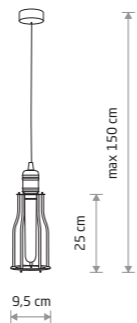

WORKSHOP A 6337

WORKSHOP B 6336

WORKSHOP C 6335

**WORKSHOP**  
painted steel, copper-clad steel

6605  
1xE27, max 25W only LED

**WORKSHOP A**  
painted steel, copper-clad steel

6337  
1xE27, max 25W only LED

**WORKSHOP B**  
painted steel, copper-clad steel

6336  
1xE27, max 25W only LED

**WORKSHOP C**  
painted steel, copper-clad steel

6335  
1xE27, max 25W only LED

SILICONE 6403

SILICONE 6404

**SILICONE**  
silicone, painted steel

6404 6403  
1xE27, max 25W only LED