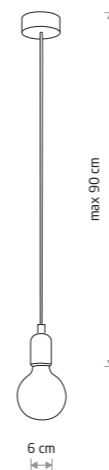

WORKSHOP A 6337

WORKSHOP B 6336

WORKSHOP C 6335

**WORKSHOP**  
painted steel, copper-clad steel

6605  
1xE27, max 25W only LED

**WORKSHOP A**  
painted steel, copper-clad steel

6337  
1xE27, max 25W only LED

**WORKSHOP B**  
painted steel, copper-clad steel

6336  
1xE27, max 25W only LED

**WORKSHOP C**  
painted steel, copper-clad steel

6335  
1xE27, max 25W only LED

SILICONE 6403

SILICONE 6404

**SILICONE**  
silicone, painted steel

6404 6403  
1xE27, max 25W only LED