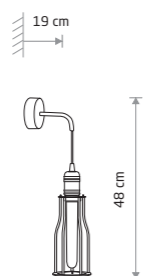

WORKSHOP A 6337

WORKSHOP B 6336

WORKSHOP C 6335

**WORKSHOP**  
painted steel, copper-clad steel

6605  
1xE27, max 25W only LED

**WORKSHOP A**  
painted steel, copper-clad steel

6337  
1xE27, max 25W only LED

**WORKSHOP B**  
painted steel, copper-clad steel

6336  
1xE27, max 25W only LED

**WORKSHOP C**  
painted steel, copper-clad steel

6335  
1xE27, max 25W only LED

SILICONE 6403

SILICONE 6404

**SILICONE**  
silicone, painted steel

6404 6403  
1xE27, max 25W only LED