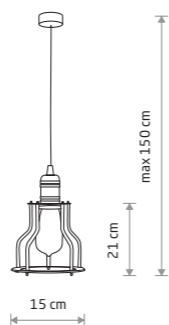

WORKSHOP A 6337

WORKSHOP B 6336

WORKSHOP C 6335

**WORKSHOP**  
painted steel, copper-clad steel

6605  
1xE27, max 25W only LED

**WORKSHOP A**  
painted steel, copper-clad steel

6337  
1xE27, max 25W only LED

**WORKSHOP B**  
painted steel, copper-clad steel

6336  
1xE27, max 25W only LED

**WORKSHOP C**  
painted steel, copper-clad steel

6335  
1xE27, max 25W only LED

SILICONE 6403

SILICONE 6404

**SILICONE**  
silicone, painted steel

6404 6403  
1xE27, max 25W only LED