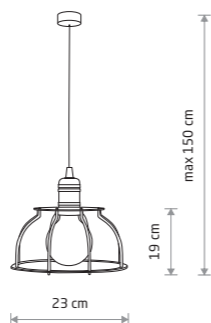

WORKSHOP A 6337

WORKSHOP B 6336

WORKSHOP C 6335

**WORKSHOP**  
painted steel, copper-clad steel

6605  
1xE27, max 25W only LED

**WORKSHOP A**  
painted steel, copper-clad steel

6337  
1xE27, max 25W only LED

**WORKSHOP B**  
painted steel, copper-clad steel

6336  
1xE27, max 25W only LED

**WORKSHOP C**  
painted steel, copper-clad steel

6335  
1xE27, max 25W only LED

SILICONE 6403

SILICONE 6404

**SILICONE**  
silicone, painted steel

6404 6403  
1xE27, max 25W only LED