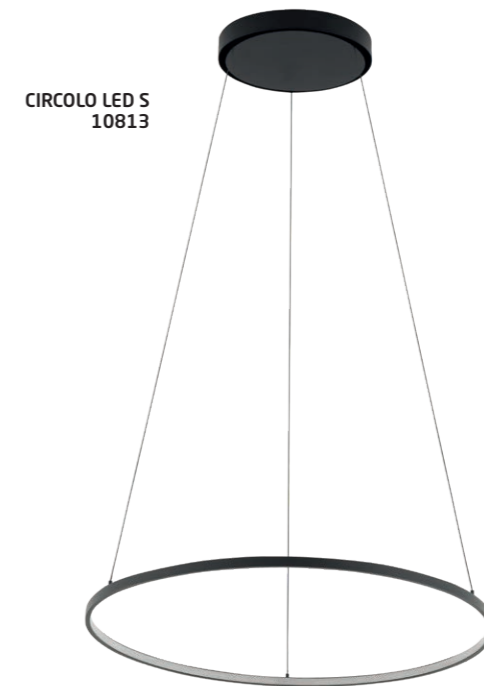

VERTIC LED 10362

CIRCOLO LED M  
10811

CIRCOLO LED S  
10810

CIRCOLO LED S  
10810

CIRCOLO LED M  
10811

**CIRCOLO LED S**

painting aluminum, painted steel, plastic PC

■ 10810 3000K ■ 10860 4000K

**CIRCOLO LED M**

painting aluminum, painted steel, plastic PC

■ 10811 3000K ■ 10861 4000K

CIRCOLO LED S  
10813

**CIRCOLO LED S**

painting aluminum, painted steel, plastic PC

■ 10813 3000K ■ 10863 4000K

**CIRCOLO LED M**

painting aluminum, painted steel, plastic PC

■ 10812 3000K ■ 10862 4000K

Item No.	Power	Colour temp.	Luminous flux	Beam angle	Colour Rendering Index (CRI)	Input	Safety type	Power factor	Ingress protection	Lifetime
10810	18W LED	3000K	560 lm	70°	>90	~220-230 V, 50/60 Hz	⊕	>0.5	IP20	30000h
10860	18W LED	4000K	600 lm	70°	>90	~220-230 V, 50/60 Hz	⊕	>0.5	IP20	30000h
10811	21W LED	3000K	660 lm	70°	>90	~220-230 V, 50/60 Hz	⊕	>0.5	IP20	30000h
10861	21W LED	4000K	700 lm	70°	>90	~220-230 V, 50/60 Hz	⊕	>0.5	IP20	30000h