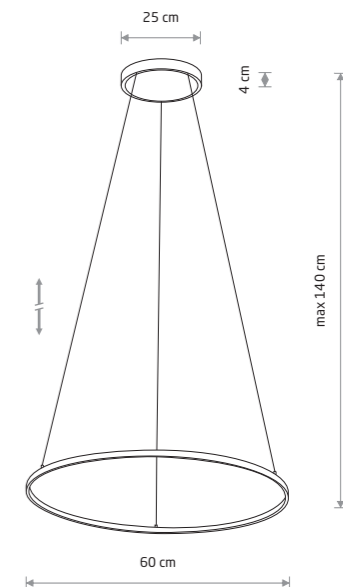

**CIRCOLO LED M**

painting aluminum, painted steel, plastic PC

■ 10811 3000K ■ 10861 4000K

CIRCOLO LED S  
10813

**CIRCOLO LED S**

painting aluminum, painted steel, plastic PC

■ 10813 3000K ■ 10863 4000K

**CIRCOLO LED M**

painting aluminum, painted steel, plastic PC

■ 10812 3000K ■ 10862 4000K

Item No.	Power	Colour temp.	Luminous flux	Beam angle	Colour Rendering Index (CRI)	Input	Safety type	Power factor	Ingress protection	Lifetime
10810	18W LED	3000K	560 lm	70°	>90	~220-230 V, 50/60 Hz	⊕	>0.5	IP20	30000h
10860	18W LED	4000K	600 lm	70°	>90	~220-230 V, 50/60 Hz	⊕	>0.5	IP20	30000h
10811	21W LED	3000K	660 lm	70°	>90	~220-230 V, 50/60 Hz	⊕	>0.5	IP20	30000h
10861	21W LED	4000K	700 lm	70°	>90	~220-230 V, 50/60 Hz	⊕	>0.5	IP20	30000h