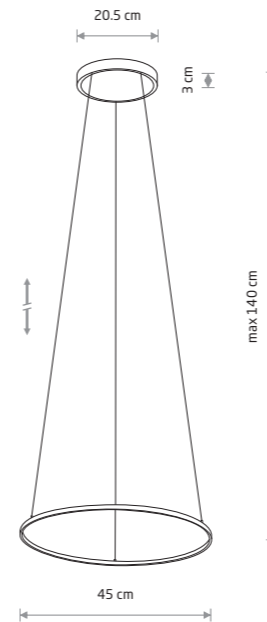

VERTIC LED 10362

CIRCOLO LED M  
10811

CIRCOLO LED S  
10810

CIRCOLO LED S  
10810

CIRCOLO LED M  
10811

**CIRCOLO LED S**

painting aluminum, painted steel, plastic PC

■ 10810 3000K ■ 10860 4000K

**CIRCOLO LED M**

painting aluminum, painted steel, plastic PC

■ 10811 3000K ■ 10861 4000K

CIRCOLO LED S  
10813

**CIRCOLO LED S**

painting aluminum, painted steel, plastic PC

■ 10813 3000K ■ 10863 4000K

**CIRCOLO LED M**

painting aluminum, painted steel, plastic PC

■ 10812 3000K ■ 10862 4000K

Item No.	Power	Colour temp.	Luminous flux	Beam angle	Colour Rendering Index (CRI)	Input	Safety type	Power factor	Ingress protection	Lifetime
10810	18W LED	3000K	560 lm	70°	>90	~220-230 V, 50/60 Hz	⊕	>0.5	IP20	30000h
10860	18W LED	4000K	600 lm	70°	>90	~220-230 V, 50/60 Hz	⊕	>0.5	IP20	30000h
10811	21W LED	3000K	660 lm	70°	>90	~220-230 V, 50/60 Hz	⊕	>0.5	IP20	30000h
10861	21W LED	4000K	700 lm	70°	>90	~220-230 V, 50/60 Hz	⊕	>0.5	IP20	30000h