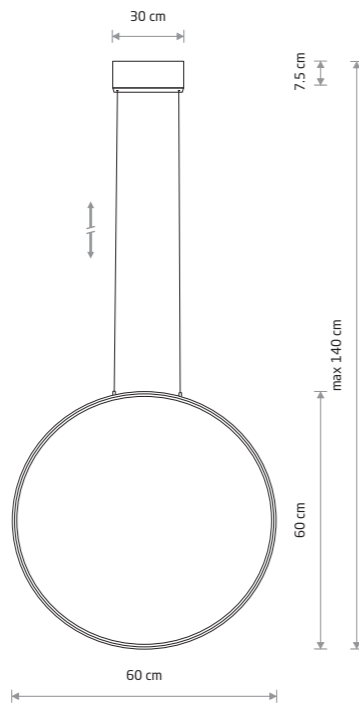

VERTIC LED 10362

CIRCOLO LED M  
10811

CIRCOLO LED S  
10810

CIRCOLO LED S  
10810

CIRCOLO LED M  
10811

**CIRCOLO LED S**

painting aluminum, painted steel, plastic PC

■ 10810 3000K ■ 10860 4000K

**CIRCOLO LED M**

painting aluminum, painted steel, plastic PC

■ 10811 3000K ■ 10861 4000K

CIRCOLO LED S  
10813

**CIRCOLO LED S**

painting aluminum, painted steel, plastic PC

■ 10813 3000K ■ 10863 4000K

**CIRCOLO LED M**

painting aluminum, painted steel, plastic PC

■ 10812 3000K ■ 10862 4000K

Item No.	Power	Colour temp.	Luminous flux	Beam angle	Colour Rendering Index (CRI)	Input	Safety type	Power factor	Ingress protection	Lifetime
10810	18W LED	3000K	560 lm	70°	>90	~220-230 V, 50/60 Hz	⊕	>0.5	IP20	30000h
10860	18W LED	4000K	600 lm	70°	>90	~220-230 V, 50/60 Hz	⊕	>0.5	IP20	30000h
10811	21W LED	3000K	660 lm	70°	>90	~220-230 V, 50/60 Hz	⊕	>0.5	IP20	30000h
10861	21W LED	4000K	700 lm	70°	>90	~220-230 V, 50/60 Hz	⊕	>0.5	IP20	30000h

Item No.	Power	Colour temp.	Luminous flux	Beam angle	Colour Rendering Index (CRI)	Input	Safety type	Power factor	Ingress protection	Lifetime
10813	18W LED	3000K	560 lm	70°	>90	~220-230 V, 50/60 Hz	⊕	>0.5	IP20	30000h
10863	18W LED	4000K	600 lm	70°	>90	~220-230 V, 50/60 Hz	⊕	>0.5	IP20	30000h
10812	21W LED	3000K	660 lm	70°	>90	~220-230 V, 50/60 Hz	⊕	>0.5	IP20	30000h
10862	21W LED	4000K	700 lm	70°	>90	~220-230 V, 50/60 Hz	⊕	>0.5	IP20	30000h