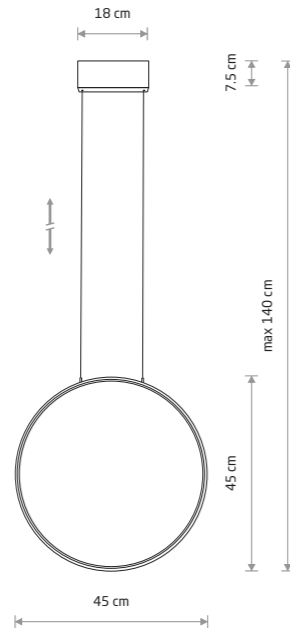

VERTIC LED 10362

CIRCOLO LED M  
10811

CIRCOLO LED S  
10810

CIRCOLO LED S  
10810

CIRCOLO LED M  
10811

**CIRCOLO LED S**

painting aluminum, painted steel, plastic PC

■ 10810 3000K ■ 10860 4000K

**CIRCOLO LED M**

painting aluminum, painted steel, plastic PC

■ 10811 3000K ■ 10861 4000K

CIRCOLO LED S  
10813

**CIRCOLO LED S**

painting aluminum, painted steel, plastic PC

■ 10813 3000K ■ 10863 4000K

**CIRCOLO LED M**

painting aluminum, painted steel, plastic PC

■ 10812 3000K ■ 10862 4000K

Item No.	Power	Colour temp.	Luminous flux	Beam angle	Colour Rendering Index (CRI)	Input	Safety type	Power factor	Ingress protection	Lifetime
10810	18W LED	3000K	560 lm	70°	>90	~220-230 V, 50/60 Hz	⊕	>0.5	IP20	30000h
10860	18W LED	4000K	600 lm	70°	>90	~220-230 V, 50/60 Hz	⊕	>0.5	IP20	30000h
10811	21W LED	3000K	660 lm	70°	>90	~220-230 V, 50/60 Hz	⊕	>0.5	IP20	30000h
10861	21W LED	4000K	700 lm	70°	>90	~220-230 V, 50/60 Hz	⊕	>0.5	IP20	30000h

Item No.	Power	Colour temp.	Luminous flux	Beam angle	Colour Rendering Index (CRI)	Input	Safety type	Power factor	Ingress protection	Lifetime
10813	18W LED	3000K	560 lm	70°	>90	~220-230 V, 50/60 Hz	⊕	>0.5	IP20	30000h
10863	18W LED	4000K	600 lm	70°	>90	~220-230 V, 50/60 Hz	⊕	>0.5	IP20	30000h
10812	21W LED	3000K	660 lm	70°	>90	~220-230 V, 50/60 Hz	⊕	>0.5	IP20	30000h
10862	21W LED	4000K	700 lm	70°	>90	~220-230 V, 50/60 Hz	⊕	>0.5	IP20	30000h