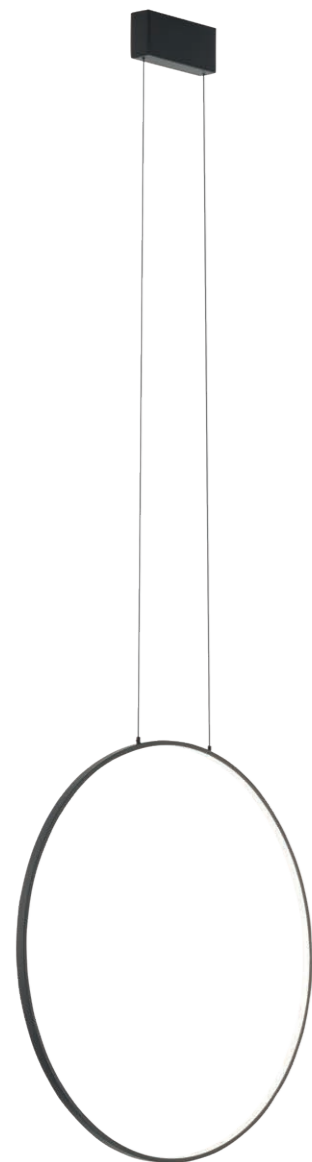

VERTIC LED 10362

CIRCOLO LED M  
10811

CIRCOLO LED S  
10810

CIRCOLO LED S  
10810

CIRCOLO LED M  
10811

**CIRCOLO LED S**

painting aluminum, painted steel, plastic PC

■ 10810 3000K ■ 10860 4000K

**CIRCOLO LED M**

painting aluminum, painted steel, plastic PC

■ 10811 3000K ■ 10861 4000K

CIRCOLO LED S  
10813

**CIRCOLO LED S**

painting aluminum, painted steel, plastic PC

■ 10813 3000K ■ 10863 4000K

**CIRCOLO LED M**

painting aluminum, painted steel, plastic PC

■ 10812 3000K ■ 10862 4000K

Item No.	Power	Colour temp.	Luminous flux	Beam angle	Colour Rendering Index (CRI)	Input	Safety type	Power factor	Ingress protection	Lifetime
10810	18W LED	3000K	560 lm	70°	>90	~220-230 V, 50/60 Hz	⊕	>0.5	IP20	30000h
10860	18W LED	4000K	600 lm	70°	>90	~220-230 V, 50/60 Hz	⊕	>0.5	IP20	30000h
10811	21W LED	3000K	660 lm	70°	>90	~220-230 V, 50/60 Hz	⊕	>0.5	IP20	30000h
10861	21W LED	4000K	700 lm	70°	>90	~220-230 V, 50/60 Hz	⊕	>0.5	IP20	30000h