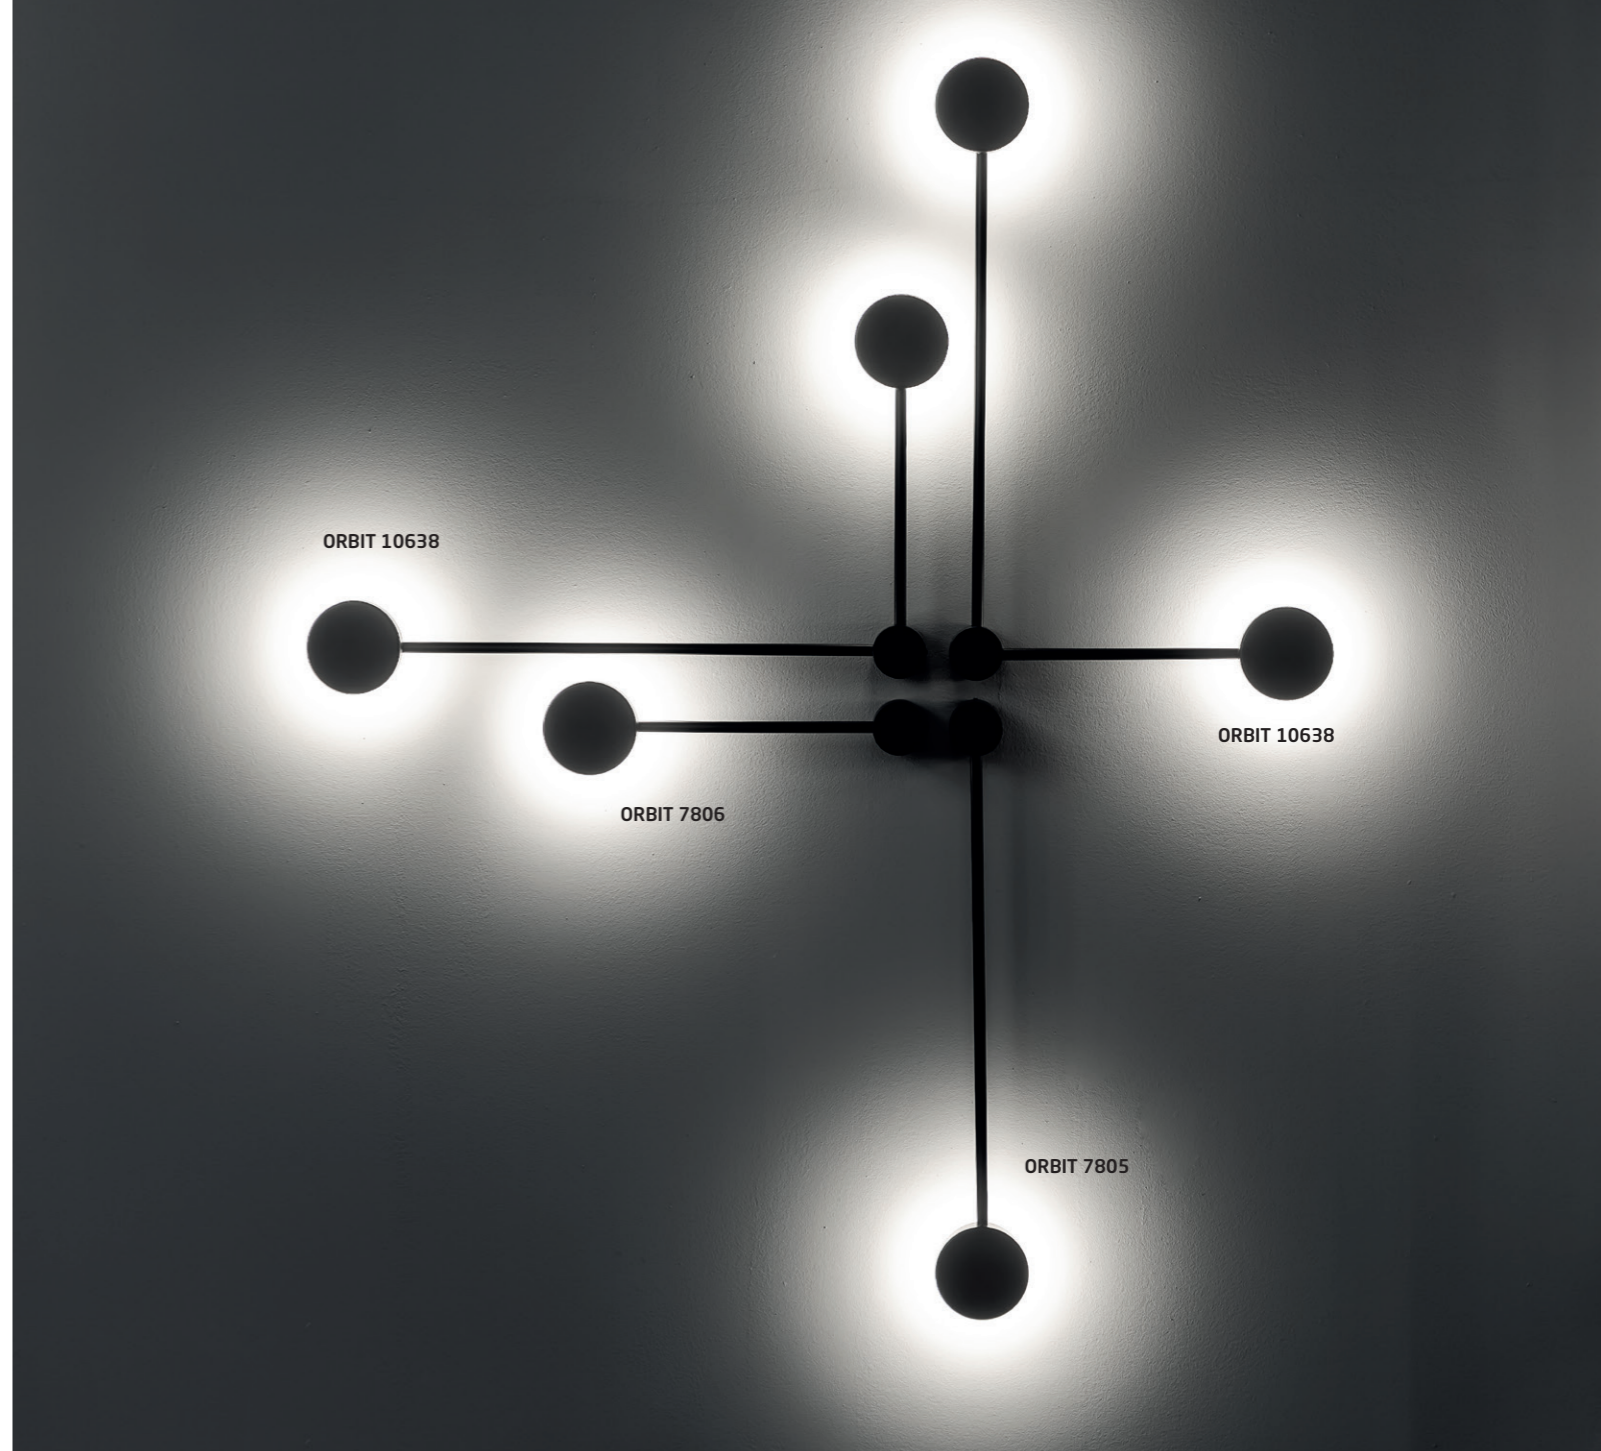

ORBIT 7938

**ORBIT**

painting steel

7938 7943

2xGX53, max 12W only LED

ORBIT 7805

ORBIT 7806

**ORBIT**

painting steel

7802 7805

1xGX53, max 12W only LED

**ORBIT**

painting steel

7803 7806

1xGX53, max 12W only LED

**ORBIT**

painting steel

7801 7804

2xGX53, max 12W only LED

**ORBIT**

painting steel

10637 10638

2xGX53, max 12W only LED

ORBIT 10638