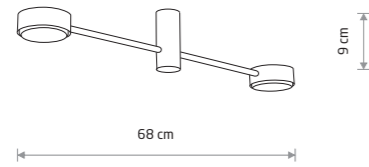

ORBIT 7938

**ORBIT**

painting steel

7938 7943

2xGX53, max 12W only LED

ORBIT 7805

ORBIT 7806

**ORBIT**