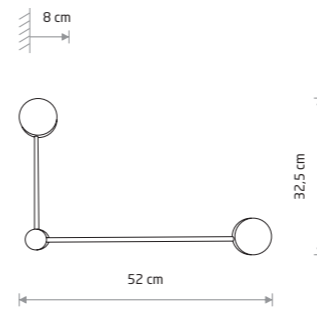

painting steel

7802 7805

1xGX53, max 12W only LED

**ORBIT**

painting steel

7803 7806

1xGX53, max 12W only LED

**ORBIT**