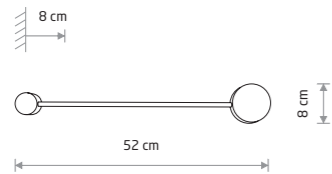

ORBIT

painting steel

7802 7805

1xGX53, max 12W only LED