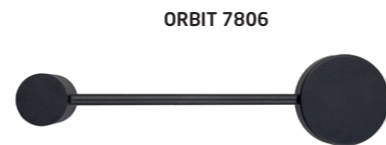

ORBIT 7938

**ORBIT**

painting steel

7938 7943

2xGX53, max 12W only LED

ORBIT 7805

ORBIT 7806

**ORBIT**

painting steel

7802 7805

1xGX53, max 12W only LED

**ORBIT**

painting steel

7803 7806

1xGX53, max 12W only LED

**ORBIT**

painting steel

7801 7804

2xGX53, max 12W only LED

**ORBIT**

painting steel

10637 10638

2xGX53, max 12W only LED

ORBIT 10638