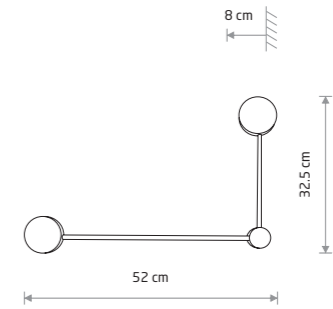

ORBIT

painting steel

10637 10638

2xGX53, max 12W only LED