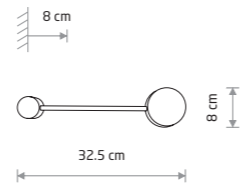

painting steel

7802 7805

1xGX53, max 12W only LED

**ORBIT**

painting steel

7803 7806

1xGX53, max 12W only LED

**ORBIT**