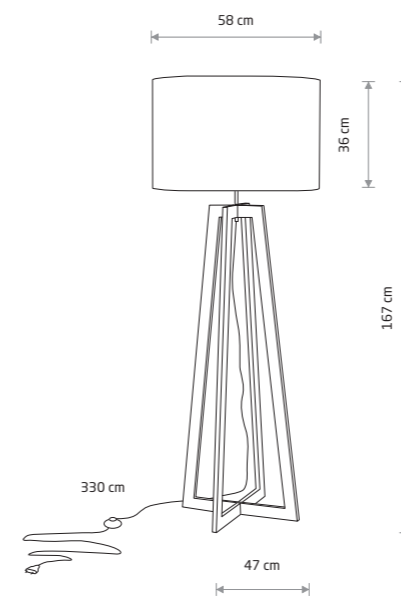

IKA A 4171

IKA D 4174

BIO 6333

ACROSS 6927

IKA A
plywood, painted steel

- 4171
- 1xE27, max 25W only LED

IKA D
plywood, painted steel

- 4174
- 1xE27, max 25W only LED

BIO
plywood

- 6333
- 1xGU10, max 10W only LED

- plywood
- 9847
- 1xE27, max 25W only LED

ACROSS
plywood, fabric, braided cable

- 6927
- 1xE27, max 25W only LED