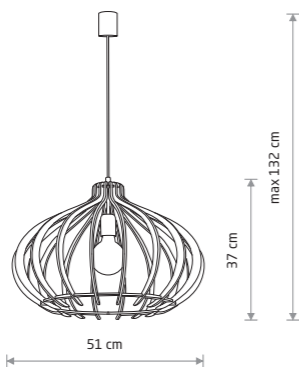

IKA A 4171

IKA D 4174

BIO 6333

ACROSS 6927

IKA A
plywood, painted steel

- 4171
- 1xE27, max 25W only LED

IKA D
plywood, painted steel

- 4174
- 1xE27, max 25W only LED

BIO
plywood

- 6333
- 1xGU10, max 10W only LED

- plywood
- 9847
- 1xE27, max 25W only LED

ACROSS
plywood, fabric, braided cable

- 6927
- 1xE27, max 25W only LED