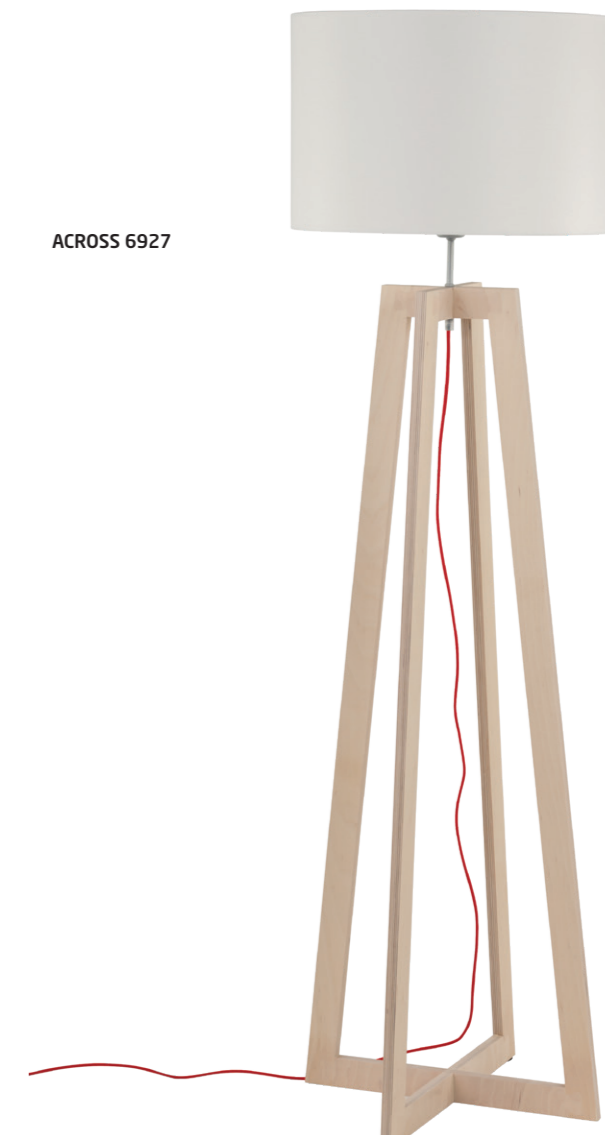

IKA A 4171

IKA D 4174

BIO 6333

ACROSS 6927

IKA A
plywood, painted steel

- 4171
- 1xE27, max 25W only LED

IKA D
plywood, painted steel

- 4174
- 1xE27, max 25W only LED

BIO
plywood

- 6333
- 1xGU10, max 10W only LED

- plywood
- 9847
- 1xE27, max 25W only LED

ACROSS
plywood, fabric, braided cable

- 6927
- 1xE27, max 25W only LED