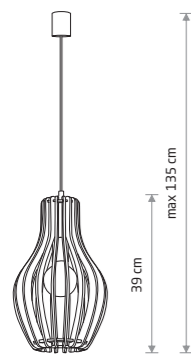

IKA A 4171

IKA D 4174

BIO 6333

ACROSS 6927

IKA A
plywood, painted steel

- 4171
- 1xE27, max 25W only LED

IKA D
plywood, painted steel

- 4174
- 1xE27, max 25W only LED

BIO
plywood

- 6333
- 1xGU10, max 10W only LED

- plywood
- 9847
- 1xE27, max 25W only LED

ACROSS
plywood, fabric, braided cable

- 6927
- 1xE27, max 25W only LED