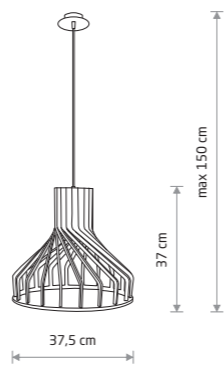

IKA A 4171

IKA D 4174

BIO 6333

ACROSS 6927

IKA A
plywood, painted steel

- 4171
- 1xE27, max 25W only LED

IKA D
plywood, painted steel

- 4174
- 1xE27, max 25W only LED

BIO
plywood

- 6333
- 1xGU10, max 10W only LED

- plywood
- 9847
- 1xE27, max 25W only LED

ACROSS
plywood, fabric, braided cable

- 6927
- 1xE27, max 25W only LED