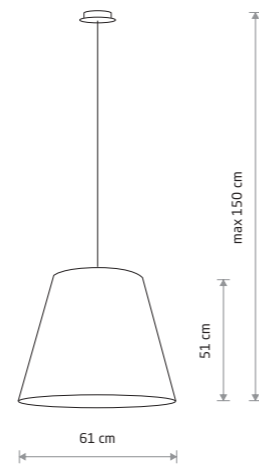

MOSS 9736

MOSS 9737

FLEX SHADE 9764

FLEX SHADE 9758

MOSS

fabric, plywood, painted steel

9736

3xE27, max 25W only LED

MOSS

fabric, painted steel

9737

3xE27, max 25W only LED

FLEX SHADE

fabric, flexible stem, painted steel

9764 9758

1xE27, max 25W only LED