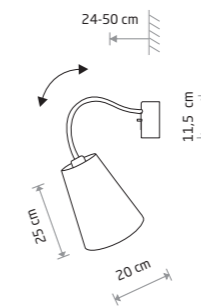

MOSS

fabric, painted steel

9737

3xE27, max 25W only LED

FLEX SHADE

fabric, flexible stem, painted steel

9764 9758

1xE27, max 25W only LED