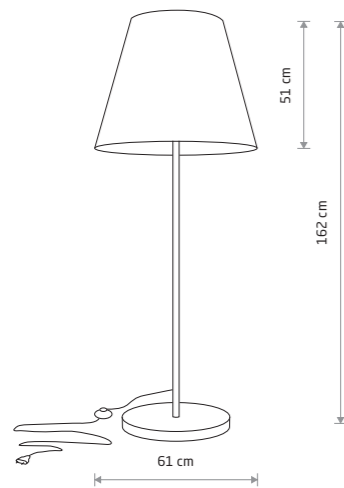

MOSS 9736

MOSS 9737

FLEX SHADE 9764

FLEX SHADE 9758

MOSS

fabric, plywood, painted steel

9736

3xE27, max 25W only LED

MOSS

fabric, painted steel

9737

3xE27, max 25W only LED

FLEX SHADE

fabric, flexible stem, painted steel

9764 9758

1xE27, max 25W only LED