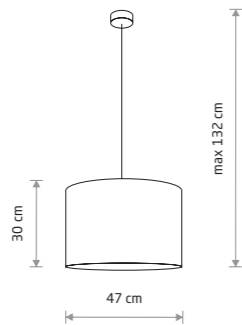

HOTEL 9303

HOTEL

fabric, chrome plated steel

9303 8980

1xE14, max 10W only LED

HOTEL 9301

HOTEL

fabric, chrome plated steel

8981 9300

1xE27, max 25W only LED

HOTEL

fabric, chrome plated steel

9298

1xE27, max 25W only LED

HOTEL

chrome plated steel, fabric