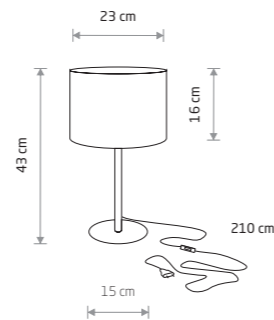

8981 9300

1xE27, max 25W only LED

HOTEL

fabric, chrome plated steel

9298

1xE27, max 25W only LED

HOTEL

chrome plated steel, fabric