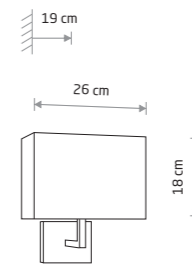

8982 9301

1xE27, max 10W only LED

HOTEL LED 9302

HOTEL LED

fabric, chrome plated steel

6800 9302

1xE27, 25W only LED, 1x2.2W

HOTEL 9218