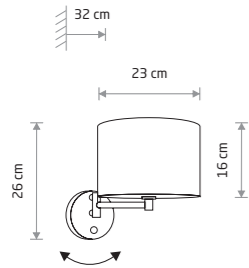

HOTEL

fabric, chrome plated steel

9303 8980

1xE14, max 10W only LED