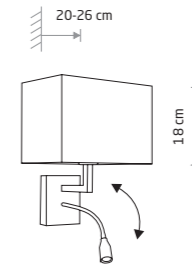

HOTEL LED

fabric, chrome plated steel

6800 9302

1xE27, 25W only LED, 1x2.2W