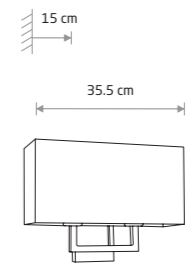

HOTEL

fabric, chrome plated steel

4730 9218

1xE27, max 25W only LED

HOTEL 9304

HOTEL

fabric, chrome plated steel

4731 9304