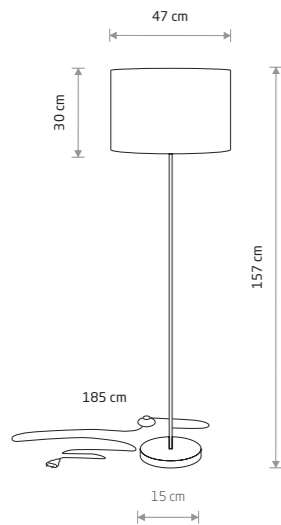

HOTEL 9303

HOTEL

fabric, chrome plated steel

9303 8980

1xE14, max 10W only LED

HOTEL 9301

HOTEL

fabric, chrome plated steel

8981 9300

1xE27, max 25W only LED

HOTEL

fabric, chrome plated steel

9298

1xE27, max 25W only LED

HOTEL

chrome plated steel, fabric