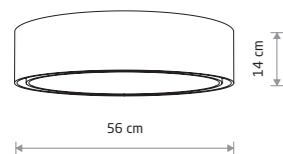

MIST 8944

MIST 8943

MIST 8942

FORM L 9672

FORM M 9673

MIST
fabric, plastic, painted steel

- 8943
- 3xE27, max 15W only LED

MIST
fabric, plastic, painted steel

- 8944
- 7xE27, max 15W only LED

MIST
fabric, plastic, painted steel

- 8942
- 3xE27, max 15W only LED

FORM L
fabric, painted steel

- 9672
- 4xE27, max 25W only LED

FORM M
fabric, painted steel

- 9673
- 2xE27, max 25W only LED