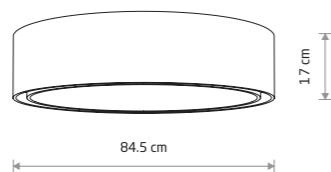

MIST 8944

MIST 8943

MIST 8942

FORM L 9672

FORM M 9673

MIST
fabric, plastic, painted steel

- 8943
- 3xE27, max 15W only LED

MIST
fabric, plastic, painted steel

- 8944
- 7xE27, max 15W only LED

MIST
fabric, plastic, painted steel

- 8942
- 3xE27, max 15W only LED

FORM L
fabric, painted steel

- 9672
- 4xE27, max 25W only LED

FORM M
fabric, painted steel

- 9673
- 2xE27, max 25W only LED