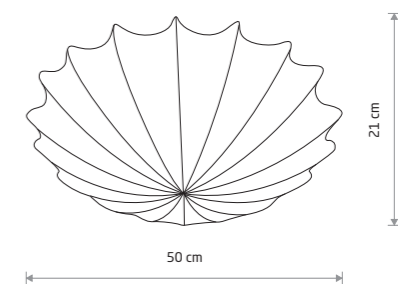

- 8944
- 7xE27, max 15W only LED

MIST
fabric, plastic, painted steel

- 8942
- 3xE27, max 15W only LED

FORM L
fabric, painted steel

- 9672
- 4xE27, max 25W only LED

FORM M
fabric, painted steel

- 9673
- 2xE27, max 25W only LED