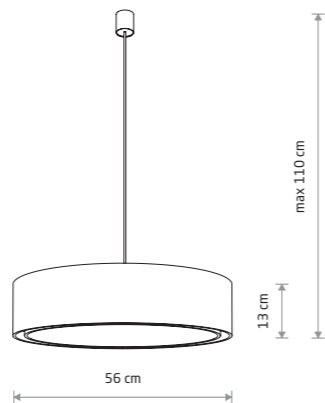

MIST 8944

MIST 8943

MIST 8942

FORM L 9672

FORM M 9673

MIST
fabric, plastic, painted steel

- 8943
- 3xE27, max 15W only LED

MIST
fabric, plastic, painted steel

- 8944
- 7xE27, max 15W only LED

MIST
fabric, plastic, painted steel

- 8942
- 3xE27, max 15W only LED

FORM L
fabric, painted steel

- 9672
- 4xE27, max 25W only LED

FORM M
fabric, painted steel

- 9673
- 2xE27, max 25W only LED