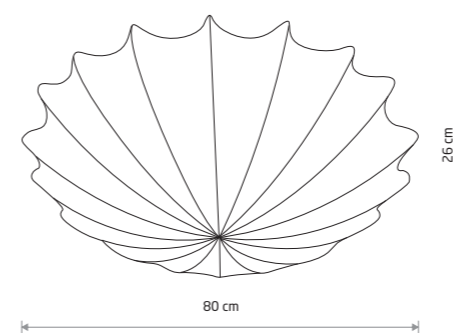

FORM L
fabric, painted steel

- 9672
- 4xE27, max 25W only LED